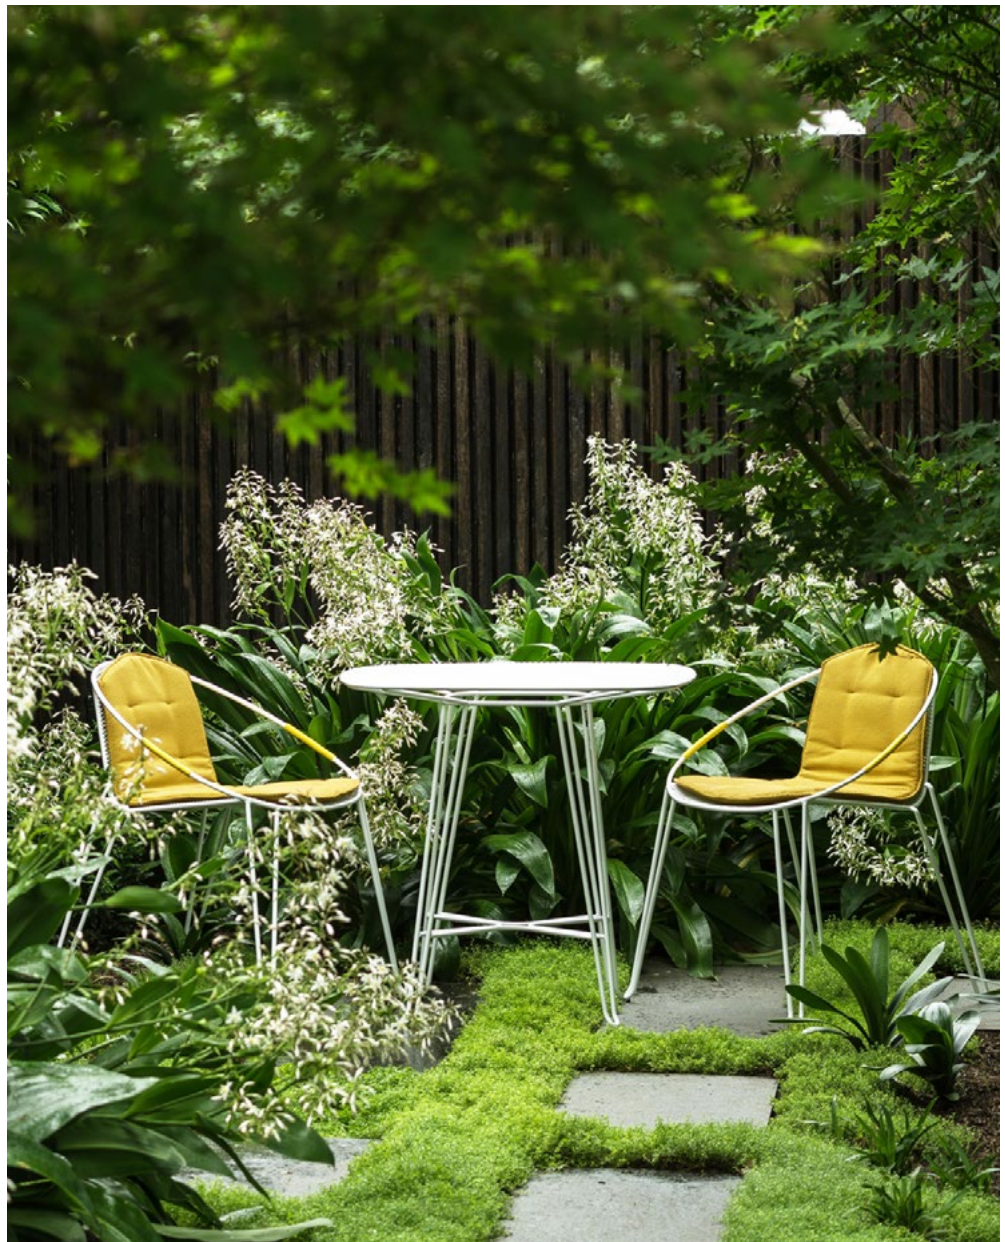

Volley Collection

Tait.