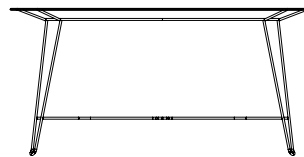

**Dining Chair**  
560mm x 610mm x 760mm H  
(22in. x 24in. x 30in. H)  
(450mm/17.75in. seat height)

**Lounger**  
670mm x 700mm x 660mm H  
(26.5in. x 27.5in. x 26in. H)  
(400mm/15.75in. seat height)

**Rocker**  
670mm x 750mm x 660mm H  
(26.5in. x 29.5in. x 26in. H)  
(400mm/15.75in. seat height)

**Bar Stool**  
500mm x 430mm x 875mm H  
(19.75in. x 17in. x 34.5in. H)  
(650mm/25.5in. seat height)  
500mm x 430mm x 975mm H  
(19.75in. x 17in. x 38.5in. H)  
(750mm/29.5in. seat height)

**Dining Table**  
750mm x 750mm x 730mm H  
(29.5in. x 29.5in. x 28.75in. H)

**Dining Table**  
900mm x 900mm x 730mm H  
(35.5in. x 35.5in. x 28.75in. H)

**Dining Table**  
1500mm x 750mm x 730mm H  
(59in. x 29.5in. x 28.75in. H)

**Bar Table**  
750mm x 750mm x 1050mm H  
(29.5in. x 29.5in. x 41.25in. H)