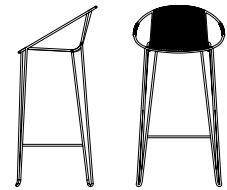

## Volley Collection

Designed by Adam Goodrum

Clean lines, netted mesh and a signature rope detail define the iconic Volley collection, marking Tait's second collaboration with Adam Goodrum. Taking cue from Australia's passion for tennis, this playful series incorporates dining, lounge and bar settings, perfectly suited to home, hospitality and commercial environments. With a visually light structure, Volley has strength and a durability to last a lifetime.

**Dining Chair**  
560mm x 610mm x 760mm H  
(22in. x 24in. x 30in. H)  
(450mm/17.75in. seat height)

**Lounger**  
670mm x 700mm x 660mm H  
(26.5in. x 27.5in. x 26in. H)  
(400mm/15.75in. seat height)

**Rocker**  
670mm x 750mm x 660mm H  
(26.5in. x 29.5in. x 26in. H)  
(400mm/15.75in. seat height)

**Bar Stool**  
500mm x 430mm x 875mm H  
(19.75in. x 17in. x 34.5in. H)  
(650mm/25.5in. seat height)  
500mm x 430mm x 975mm H  
(19.75in. x 17in. x 38.5in. H)  
(750mm/29.5in. seat height)

**Dining Table**  
750mm x 750mm x 730mm H  
(29.5in. x 29.5in. x 28.75in. H)

**Dining Table**  
900mm x 900mm x 730mm H  
(35.5in. x 35.5in. x 28.75in. H)

**Dining Table**  
1500mm x 750mm x 730mm H  
(59in. x 29.5in. x 28.75in. H)