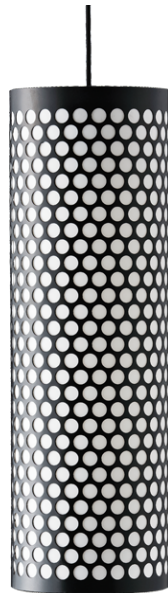

PEDRERA ANA PD5 // PENDANT LAMP, UK MODEL

Designed by Barba Corsini & Joaquim Ruiz Millet

PRODUCT

Item no.: 003-0510X
+ style code

DESCRIPTION

In 1955 Barba Corsini renovated the loft space within Antoni Gaudí's famous building "La Pedrera" in Barcelona, transforming it from a simple laundry room and storage area into 13 modern duplex apartments. To reinforce the modernist style of the rooms, Corsini decorated the apartment with furniture that he designed himself, including Pedrera lamps and tables. The inspiration for the base of the lights came from the vaulted ceilings of the famous house of "la Pedrera" whilst the cylindrical shape and unique, perforated detail of the chimneys influenced the form of the lampshades.

VERSION - PEDRERA ANA PENDANT / Ø20 PD5

- Fabric wire - White:
- Matt white // RAL 9003 // Gloss level 20
- Red // RAL 3020 // Gloss level 30

- Fabric wire - Black:
- Matt black // RAL 9005 // Gloss level 20

PENDANT VERSION

Order item - look for part number in the pricelist.

Series contains the following:

PD1 PD3, PD2, PD4 PD5

COLOURS

FACTS

MEASUREMENT - L X W X H MM

Lamp rosette height: 34 mm
Lamp rosette diameter: Ø180 mm
Shade height: 635 mm
Shade diameter: Ø200 mm
Cable length, exposed: APP. 2000 mm
Cable length, total: APP. 2100 mm