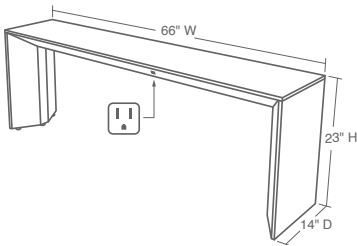

statement of line

Skate Table

- Two directional wheels allows table to easily slide back & forth
- Low-profile base slides under campfire lounge so table can get close to user
- Cord grommet keeps power cord in its place
- Functionally rated to work with up to 40 lbs. on the table

Slim Table

- Great complement to lounge settings
- Two power outlets (one on each side) provide charging for mobile devices
- Ideal surface to set drink, notebook, phone and as mousing surface
- Tested for use as short-term guest seat
- Can also be used as a return for workstation benching application