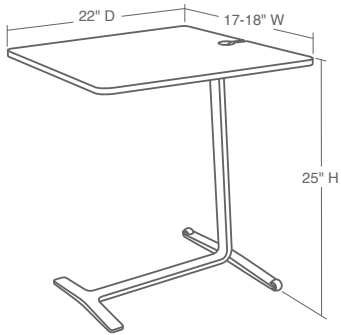

Pairing perfectly with Campfire Half Lounge, **Slim Table** powers technology, keeping you engaged and productive throughout your workday.

Footrest is designed to support your feet and legs, while encouraging movement throughout the day.

statement of line

Skate Table

- Two directional wheels allows table to easily slide back & forth
- Low-profile base slides under campfire lounge so table can get close to user
- Cord grommet keeps power cord in its place
- Functionally rated to work with up to 40 lbs. on the table

Slim Table

- Great complement to lounge settings
- Two power outlets (one on each side) provide charging for mobile devices
- Ideal surface to set drink, notebook, phone and as mousing surface
- Tested for use as short-term guest seat
- Can also be used as a return for workstation benching application

Footrest

- Weighs only 2.25 lbs.
- Constructed of durable expanded polypropelene
- Unique shape and weight allows user to frequently adjust foot support in lounge posture, seated at a desk or at standing height
- The band around the outside allows a pop of color, if desired