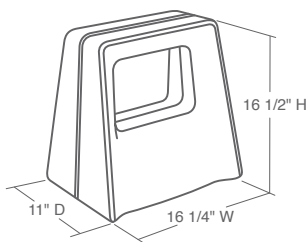

Footrest

- Weighs only 2.25 lbs.
- Constructed of durable expanded polypropelene
- Unique shape and weight allows user to frequently adjust foot support in lounge posture, seated at a desk or at standing height
- The band around the outside allows a pop of color, if desired

Materials and Finishes

Skate Table and Slim Table

High Pressure Laminate:

Standard Steelcase Offering

Low Pressure Laminate:

- ☐ Arctic White
- ☒ Clear Walnut
- ☒ Blackwood
- ☒ Warm Oak
- ☒ Virginia Walnut

Veneer:

- ☒ Natural Oak

Paint Finishes:

- ☐ Arctic White Gloss
- ☒ Platinum Metallic
- ☒ Midnight Metallic

Footrest Band Colors

- ☐ Arctic White
- ☒ Merle
- ☒ Picasso
- ☒ Wasabi
- ☒ Chili