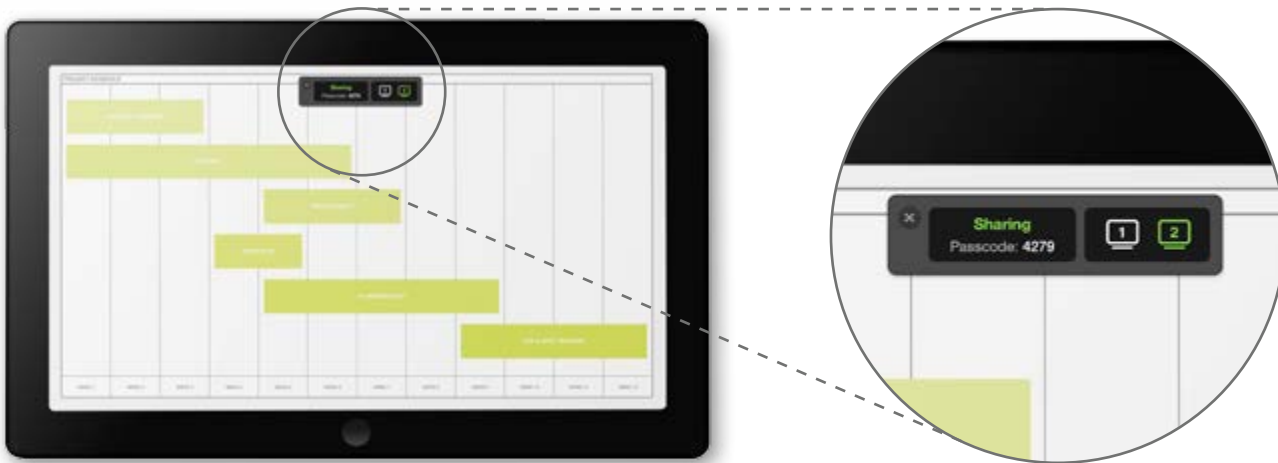

# CLICK CONNECT SHARE

Building on the popular media:scape® PUCK interface, the Virtual PUCK™ maintains the simple Open, Connect, and Share user experience, allowing efficient and easy wireless content sharing from laptops and tablets on multiple media:scape displays.

# 80%

80% of organizations feel that they need to collaborate more.

*IBM 2010 HR Study*

- The virtual PUCK works seamlessly with physical PUCKs in any media:scape application.
- The user interface is simple and easy to understand.
- Users can seamlessly share content on up to 2 displays.
- Users can share content with a simple and security-minded software application.