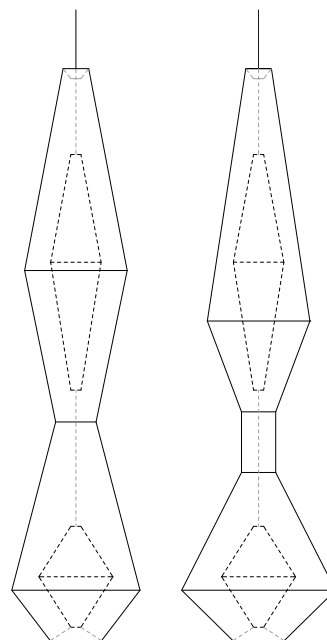

Mayu

Approximate overall dimensions

Mayu 04: 380 mm Ø x 1700 mm high

Mayu 05: 460 mm Ø x 1700 mm high

Approximate weights

Mayu 04: 2.2kg

Mayu 05: 2.2kg

Materials

White mesh fabric on transparent backing

Light source

4x Tridonic warm white LED plates - 2100lm / 15W total

240V driver - to be concealed in ceiling above canopy

Leading/trailing edge & phase cut dimmable as standard

Dali / DSI / Switch Dim drivers available on request

Standard fixtures included

- 1 x 80mm Ø ceiling canopy (white)
  Black or silver also available on request
  Ceiling canopies to house driver available on request
- 2 metres of white cloth flex
  Additional length & other colours available on request

Installation

- Must be installed by a qualified electrician

Care and maintenance

- Wipe off dust regularly with a clean dry soft cloth
- Remove any marks with a clean dampened soft cloth
- Liquids, detergents, abrasives and solvents should not be used to clean the fabric shades

Warranty

1 year limited manufacturer's warranty

See website for details, terms & conditions

Lead time

6-8 weeks

Mayu 04 | 05