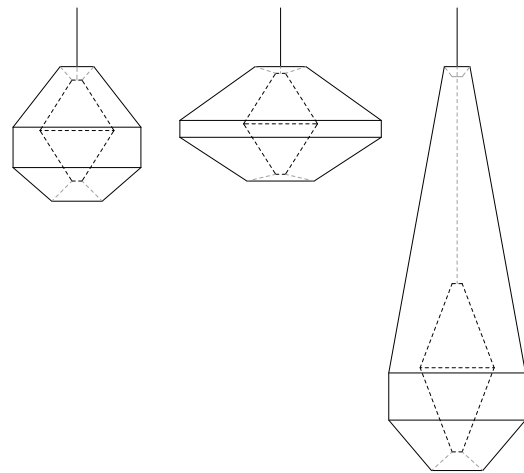

Mayu

Approximate overall dimensions

Mayu 01: 380 mm Ø x 400 mm high
Mayu 02: 600 mm Ø x 340 mm high
Mayu 03: 400 mm Ø x 1200 mm high

Approximate weights

Mayu 01: 1.2kg
Mayu 02: 1.7kg
Mayu 03: 1.8kg

Materials

White mesh fabric on transparent backing

Voltage and maximum wattage

240V / 15W

Recommended globe

12W warm white LED
Halogen and incandescent globes are not to be used as high heat output may damage the fabric shades

Standard fixtures included

- 1 x 80mm Ø white ceiling canopy
  Black or silver also available on request
- 2 metres of white cloth flex
  Additional length & other colours available on request
- 1 x dimmable 12W BC warm white LED globe

Installation

- Must be installed by a qualified electrician

Care and maintenance

- Wipe off dust regularly with a clean dry soft cloth
- Remove any marks with a clean dampened soft cloth
- Liquids, detergents, abrasives and solvents should not be used to clean the fabric shades

Warranty

1 year limited manufacturer's warranty
See website for details, terms & conditions

Lead time

6-8 weeks

Mayu 01 | 02 | 03