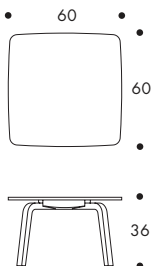

BEISTELLTISCH

Birke.
Farboptionen:
Schwarz lackiert,
weiss lackiert.