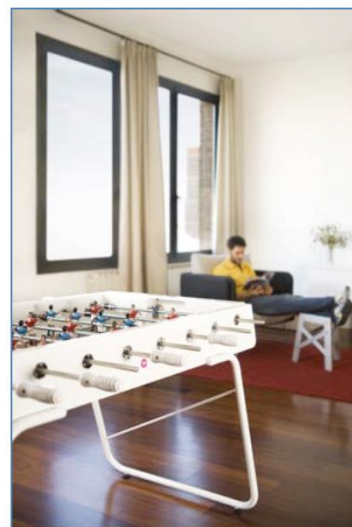

RS#3

by RAFAEL RODRÍGUEZ

DESCRIPTION:

Finally, a football table for everyone. The RS#3 lets you enjoy the same sensations as its bigger cousin the RS#2 but with new features.

It's all-terrain: the same model for indoor and outdoor. Its new lines and legs make it lighter (20 kilos less than RS#2). But without losing strength and stability. It introduces more colors to the RS range. RS#3 comes in white, red, blue, yellow and black to add a touch of colour to every match. Its eye-catching legs are always white, as are the handles. And each color comes with standard teams (green, yellow, blue, red ...).

ACCESSORIES:

Optional protective cover

Optional customized players (sex, skin colour and teams)

COLORS:

RED RAL 3020 WHITE RAL 9010 BLUE RAL 5012 YELLOW RAL 1021 BLACK RAL 9005

USE:

Indoor / Outdoor

EVOKE:

Modern / Cool / In
Spare time / Leisure
Friends / Party

LOCATION:

Garden / By the swimming pool
Terrace
Pub / Bar
Installations / Contract
Sport clubs
Gift shops
Leisure areas
Studios / Offices (architects, designers...)