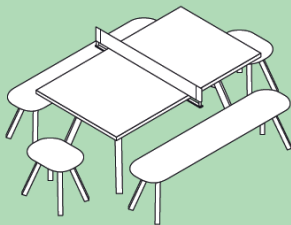

A — 70.9 in / 180 cm
B — 30 in / 76 cm

C — 39.4 in / 100 cm
D — 52 in / 132 cm

Weight:

231.5 lb / 105 kg

GROSS DIMENSIONS:
67 x 60 x 8 in /
170 x 152 x 55 cm
(pallet included)

GROSS WEIGHT:
300 lb / 136 kg
(pallet included)

Sets

The table and bench sets in the You and Me collection come in different size combinations to suit your taste and available space. Here are a few ideas to help you create your set:

STANDARD TABLE

Set 1/S

2 x 220 Bench
2 x 120 Bench
2 x 50 Bench

Set 2/S

6 x 120 Bench

220 TABLE

Set 1/220

2 x 220 Bench
2 x 120 Bench

Set 2/220

2 x 220 Bench
4 x 50 Bench

180 TABLE

Set 1/180

2 x 180 Bench
2 x 50 Bench

Set 2/180

2 x 120 Bench
4 x 50 Bench