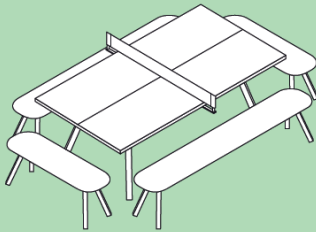

A — 70.9 in / 180 cm
B — 30 in / 76 cm

C — 39.4 in / 100 cm
D — 52 in / 132 cm

Weight:

231.5 lb / 105 kg

GROSS DIMENSIONS:
67 x 60 x 8 in /
170 x 152 x 55 cm
(pallet included)

GROSS WEIGHT:
300 lb / 136 kg
(pallet included)

Sets

The table and bench sets in the You and Me collection come in different size combinations to suit your taste and available space. Here are a few ideas to help you create your set:

STANDARD TABLE

Set 1/S

2 x 220 Bench
2 x 120 Bench
2 x 50 Bench

Set 2/S

6 x 120 Bench

220 TABLE

Set 1/220

2 x 220 Bench
2 x 120 Bench

Set 2/220

2 x 220 Bench
4 x 50 Bench

180 TABLE

Set 1/180

2 x 180 Bench
2 x 50 Bench

Set 2/180

2 x 120 Bench
4 x 50 Bench