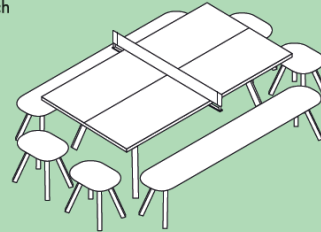

Sets

The table and bench sets in the You and Me collection come in different size combinations to suit your taste and available space. Here are a few ideas to help you create your set:

STANDARD TABLE

Set 1/S

2 x 220 Bench
2 x 120 Bench
2 x 50 Bench

Set 2/S

6 x 120 Bench

220 TABLE

Set 1/220

2 x 220 Bench
2 x 120 Bench

Set 2/220

2 x 220 Bench
4 x 50 Bench

180 TABLE

Set 1/180

2 x 180 Bench
2 x 50 Bench

Set 2/180

2 x 120 Bench
4 x 50 Bench