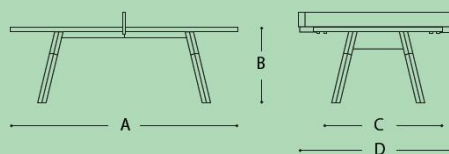

Dimensions:

STANDARD SIZE

A — 108 in / 274 cm
B — 30 in / 76 cm

C — 60 in / 152,5 cm
D — 72 in / 184 cm

220 TABLE

A — 86.6 in / 220 cm
B — 30 in / 76 cm

C — 47 in / 120 cm
D — 60 in / 152 cm

180 TABLE

A — 70.9 in / 180 cm
B — 30 in / 76 cm

C — 39.4 in / 100 cm
D — 52 in / 132 cm

Weight:

231.5 lb / 105 kg

GROSS DIMENSIONS:
67 x 60 x 8 in /
170 x 152 x 55 cm
(pallet included)

GROSS WEIGHT:
300 lb / 136 kg
(pallet included)

Materials:

Steel with cataphoresis coating process and polyester paint

TOP: HPL

LEGS: Iroko wood

NET: Coated polyester fabric and Trevira CS

The table includes 2 paddles and a set of 6 balls

Accessories

-  Balls (6 units set)
-  Paddles (2 units set)
-  Protective PVC cover
-  Floor anchoring set