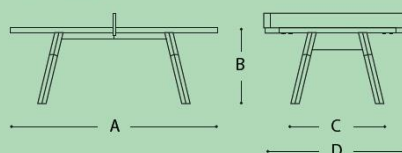

Dimensions:

STANDARD SIZE

A — 108 in / 274 cm
B — 30 in / 76 cm

C — 60 in / 152,5 cm
D — 72 in / 184 cm

220 TABLE

A — 86.6 in / 220 cm
B — 30 in / 76 cm

C — 47 in / 120 cm
D — 60 in / 152 cm

180 TABLE

A — 70.9 in / 180 cm
B — 30 in / 76 cm

C — 39.4 in / 100 cm
D — 52 in / 132 cm

Weight:

231.5 lb / 105 kg

GROSS DIMENSIONS:
67 x 60 x 8 in /
170 x 152 x 55 cm
(pallet included)

GROSS WEIGHT:
300 lb / 136 kg
(pallet included)

Materials:

Steel with cataphoresis coating process and polyester paint

TOP: HPL

LEGS: Iroko wood

NET: Coated polyester fabric and Trevira CS

The table includes 2 paddles and a set of 6 balls

Accessories

-  Balls (6 units set)
-  Paddles (2 units set)
-  Protective PVC cover
-  Floor anchoring set