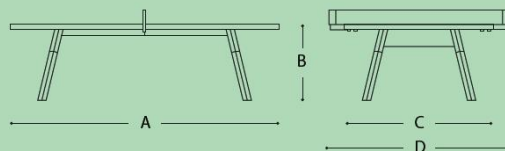

Dimensions:

STANDARD SIZE

A — 108 in / 274 cm
B — 30 in / 76 cm

C — 60 in / 152,5 cm
D — 72 in / 184 cm

220 TABLE

A — 86.6 in / 220 cm
B — 30 in / 76 cm

C — 47 in / 120 cm
D — 60 in / 152 cm

180 TABLE

A — 70.9 in / 180 cm
B — 30 in / 76 cm

C — 39.4 in / 100 cm
D — 52 in / 132 cm

Weight:

231.5 lb / 105 kg

GROSS DIMENSIONS:
67 x 60 x 8 in /
170 x 152 x 55 cm
(pallet included)

GROSS WEIGHT:
300 lb / 136 kg
(pallet included)

Materials:

Steel with cataphoresis coating process and polyester paint

TOP: HPL

LEGS: Iroko wood

NET: Coated polyester fabric and Trevira CS

The table includes 2 paddles and a set of 6 balls

Accessories

-  Balls (6 units set)
-  Paddles (2 units set)
-  Protective PVC cover
-  Floor anchoring set