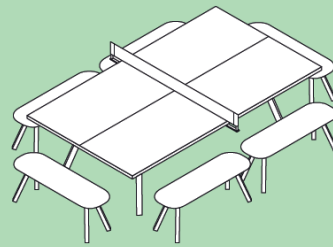

A — 70.9 in / 180 cm
B — 30 in / 76 cm

C — 39.4 in / 100 cm
D — 52 in / 132 cm

Weight:

231.5 lb / 105 kg

GROSS DIMENSIONS:
67 x 60 x 8 in /
170 x 152 x 55 cm
(pallet included)

GROSS WEIGHT:
300 lb / 136 kg
(pallet included)

Materials:

Steel with cataphoresis coating process and polyester paint

TOP: HPL

LEGS: Iroko wood

NET: Coated polyester fabric and Trevira CS

The table includes 2 paddles and a set of 6 balls

Accessories

-  Balls (6 units set)
-  Paddles (2 units set)
-  Protective PVC cover
-  Floor anchoring set

Sets

The table and bench sets in the You and Me collection come in different size combinations to suit your taste and available space. Here are a few ideas to help you create your set:

STANDARD TABLE

Set 1/S

2 x 220 Bench
2 x 120 Bench
2 x 50 Bench

Set 2/S

6 x 120 Bench

220 TABLE

Set 1/220

2 x 220 Bench
2 x 120 Bench

Set 2/220

2 x 220 Bench
4 x 50 Bench