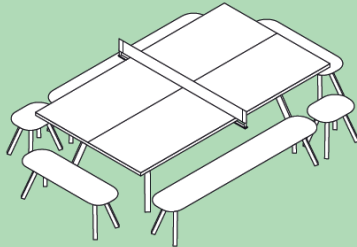

Sets

The table and bench sets in the You and Me collection come in different size combinations to suit your taste and available space. Here are a few ideas to help you create your set:

STANDARD TABLE

Set 1/S

2 x 220 Bench
2 x 120 Bench
2 x 50 Bench