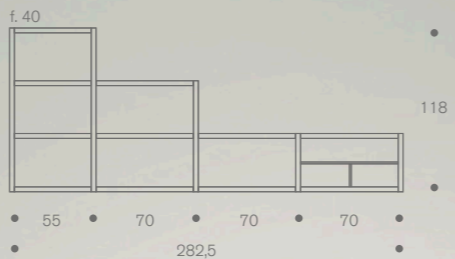

K3-2 / 2.495 €