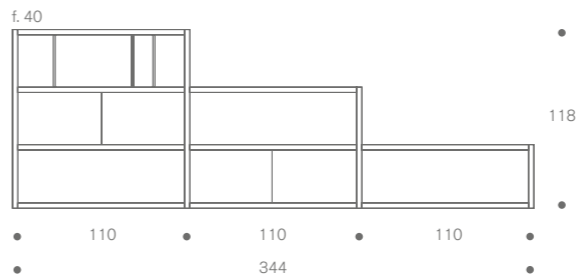

f = fondo / depth / profondeur / tiefe

K3	K3-2	K3-3
● Kai Black	● Kai Light	● Kai Black
● Ocre / Ochre / Gelb / Ocre	○ Blanco / White / Weiß / Blanc	● Vainilla / Vanilla / Vanille / Vanille
● Aguamarina / Aquamarine / Lichtgrün / Aquamarine	● Teja / Russet / Terracotta / Brique	● Teja / Russet / Terracotta / Brique
● Pardo / Light grey / Hellgrau / Brun	● Aguamarina / Aquamarine / Lichtgrün / Aquamarine	● Pardo / Light grey / Hellgrau / Brun
● Grafito / Graphite / Graphit / Graphite	● Grafito / Graphite / Graphit / Graphite