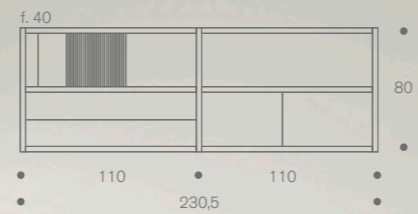

f = fondo / depth / profondeur / tiefe

K2	K2-2	K2-3
● Kai Light	● Kai Light	● Kai Light
● Musgo / Moss Green / Moosgrün / Mousse	● Mora / Blackberry / Marsala / Prune	○ Blanco / White / Weiß / Blanc
○ Marmol Carrara	● Rosa / Pink / Rosé / Rose Poudré	● Grafito / Graphite / Graphit / Graphite
	● Pardo / Light grey / Hellgrau / Brun	● Ocre / Ochre / Gelb / Ocre
		○ Marmol Carrara