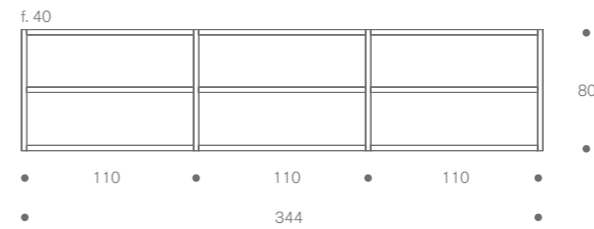

f = fondo / depth / profondeur / tiefe

K2	K2-2	K2-3
● Kai Light	● Kai Light	● Kai Light
● Musgo / Moss Green / Moosgrün / Mousse	● Mora / Blackberry / Marsala / Prune	○ Blanco / White / Weiß / Blanc
○ Marmol Carrara	● Rosa / Pink / Rosé / Rose Poudré	● Grafito / Graphite / Graphit / Graphite
	● Pardo / Light grey / Hellgrau / Brun	● Ocre / Ochre / Gelb / Ocre
		○ Marmol Carrara