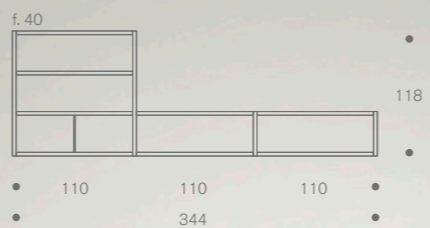

f = fondo / depth / profondeur / tiefe

K3	K3-2	K3-3
● Kai Black	● Kai Light	● Kai Black
● Ocre / Ochre / Gelb / Ocre	○ Blanco / White / Weiß / Blanc	● Vainilla / Vanilla / Vanille / Vanille
● Aguamarina / Aquamarine / Lichtgrün / Aquamarine	● Teja / Russet / Terracotta / Brique	● Teja / Russet / Terracotta / Brique
● Pardo / Light grey / Hellgrau / Brun	● Aguamarina / Aquamarine / Lichtgrün / Aquamarine	● Pardo / Light grey / Hellgrau / Brun
● Grafito / Graphite / Graphit / Graphite	● Grafito / Graphite / Graphit / Graphite