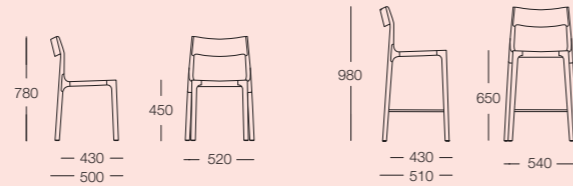

grain - stool

Finishes (Seat & Footrest): Black, White, Polished
 Finishes (Legs): Oak, Smoked Oak, Black Stained Oak, White Stained Oak
 Dimensions: 400W x 400D x 450H / 650H / 750H mm

kubrick - stool

Finishes: Black Stained, Grey Stained, Natural
 Dimensions: 450W x 480D x 450H / 620H / 740H mm

kubrick - coffee table

Finishes: Black Stained, Grey Stained, Natural
 Dimensions: 620W x 710D x 410H mm

loom - armchair & sofa

- Upholstery: Selected fabrics and leathers
 Legs: Ash, Black Stained Ash, Oak, Walnut
 • Armchair: 900W x 875D x 700H mm
 • 2.5 Seater 1950W x 875D x 700H mm

molloy - chair & stool

- Finishes: Ash, Black Stained Ash, Oak, Walnut
 Dimensions:
 • Dining Chair: 520W x 500D x 780H mm
 • Stool: 540W x 510D x 980H mm
 Other: Stackable, optional seat cushion

molloy - coffee table

- Finishes: Ash, Black Stained Ash, Oak, Walnut
 Dimensions:
 • Rectangle:
 900W x 300D x 300H / 1200W x 300D x 400H mm
 • Square:
 650W x 650D x 250H / 800W x 800D x 300H mm
 • Round:
 Ø850 x 250H / Ø1000 x 300H mm