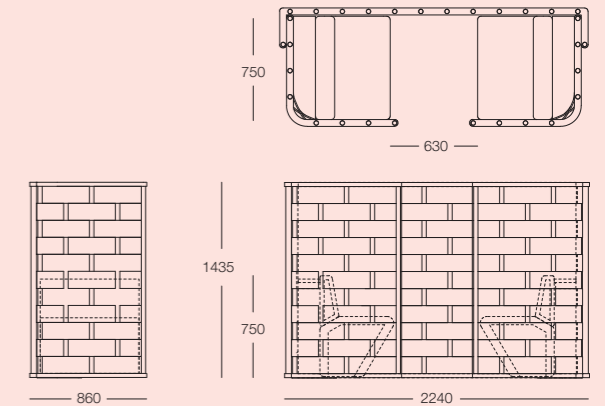

bower - screens

Frame: Ash, Black Stained Ash, Oak, Walnut
 Vertical Uprights: Timber in Ash, Black Stained Ash, Oak, Walnut or Aluminium in Polished, Graphite, Brass, Black, White
 Acoustic Weave: INSTYLE ecoustic® felt selection
 Dimensions:
 • Arc: 1550W x 145D x 1435/1560/1685/1810H mm
 • Hex: 1400W x 400D x 1435/1560/1685/1810H mm
 • Mod: 1300W x 420D x 1435/1560/1685/1810H mm
 • Straight: 1000/1380W x 1435/1560/1685/1810H mm
 Bower Clip allows fast and intuitive on-site assembly
 Standalone Straight Screens require wider steel feet
 Castors, whiteboard and TV mount available on Mod

bower - workpod station double

Frame: Natural Ash, Black Stained Ash, Oak, Walnut
 Vertical Uprights: Timber in Ash, Black Stained Ash, Oak, Walnut or Aluminium in Polished, Graphite, Brass, Black, White
 Acoustic Weave: INSTYLE ecoustic® felt selection
 Dimensions Double: 1515W x 1570D x 1435H mm
 Other: Available as Double and Quad Configurations
 TV screen mounting boards, timber and laminate tops

bower - mini booth single

Frame: Natural Ash, Black Stained Ash, Oak, Walnut
 Vertical Uprights: Timber in Ash, Black Stained Ash, Oak, Walnut or Aluminium in Polished, Graphite, Brass, Black, White
 Upholstery (Bench Seating): Selected fabric and leather
 Dimensions: Single Booth 2240W x 860D x 1435H mm
 Other: Available as Single, Double or Quad Configuration
 Optional Centre Table and TV screen mounting board