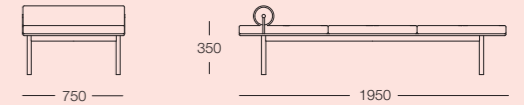

Dimensions:

- Easy Chair: 650W x 575D x 720H mm
- Easy Bench: 1300W x 575D x 720H mm

bilgola - armchair

Upholstery: Selected fabrics and leathers

Sling: Selected fabrics and leathers

Frame: Ash, Black Stained Ash, Oak, Walnut

Dimensions: Chair: 750W x 750D x 750H mm

bilgola - sofa

Upholstery: Selected fabrics and leathers

Sling: Selected fabrics and leathers

Frame: Ash, Black Stained Ash, Oak, Walnut

Dimensions:

- 2 Seater: 1300W x 750D x 750H mm
- 3 Seater: 1850W x 750D x 750H mm

bilgola - daybed

Upholstery: Selected fabrics and leathers

Frame: Ash, Black Stained Ash, Oak, Walnut

Dimensions: 1950W x 750D x 350H mm

bilgola - coffee table

Finishes: Ash, Black Stained Ash, Oak, Walnut

Dimensions:

- Rectangle: 1200W x 450D x 350H mm
- Square: 800W x 800D x 350H mm
- Round: Ø850 x 350H mm

bilgola - dining table

Finishes: Ash, Black Stained Ash, Oak, Walnut

Dimensions:

- Rectangle 4 Legs: 2200W x 1000D / 2800W x 1000 mm
- Round: Ø1200 mm
- Square: 1000W x 1000D mm
- Height: 730H - Custom 900H / 1050H mm