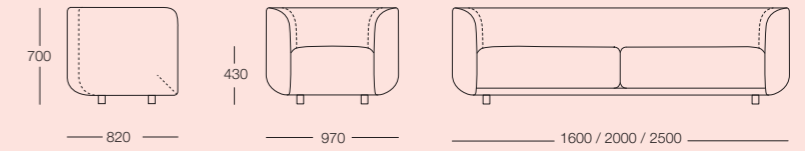

fat tulip - armchair & sofa

Upholstery: Selected fabrics and leathers
Legs: Ash, Black Stained Ash, Oak, Walnut
Dimensions:
• Armchair: 970W x 820D x 700H mm
• 2-Seater: 1600W x 820D x 700H mm
• 2.5-Seater: 2000W x 820D x 700H mm
• 3-Seater: 2500W x 820D x 700H mm

frame - shelving

Frame: Black, White Powdercoat
Shelves: Ash, Black Stained Ash, Oak, Walnut
Dimensions:
• Widths : 800 / 1600 mm
• 1 Shelf : 460H mm
• 2 Shelves : 815H mm
• 3 Shelves : 1170H mm
• 4 Shelves : 1525H mm