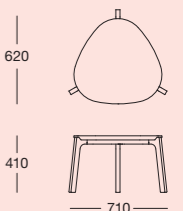

frame - shelving

Frame: Black, White Powdercoat
 Shelves: Ash, Black Stained Ash, Oak, Walnut
 Dimensions:
 • Widths : 800 / 1600 mm
 • 1 Shelf : 460H mm
 • 2 Shelves : 815H mm
 • 3 Shelves : 1170H mm
 • 4 Shelves : 1525H mm

grain - stool

Finishes (Seat & Footrest): Black, White, Polished
 Finishes (Legs): Oak, Smoked Oak, Black Stained Oak, White Stained Oak
 Dimensions: 400W x 400D x 450H / 650H / 750H mm

kubrick - stool

Finishes: Black Stained, Grey Stained, Natural
 Dimensions: 450W x 480D x 450H / 620H / 740H mm

kubrick - coffee table

Finishes: Black Stained, Grey Stained, Natural
 Dimensions: 620W x 710D x 410H mm

loom - armchair & sofa

- Upholstery: Selected fabrics and leathers
 Legs: Ash, Black Stained Ash, Oak, Walnut
 • Armchair: 900W x 875D x 700H mm
 • 2.5 Seater 1950W x 875D x 700H mm

molloy - chair & stool

- Finishes: Ash, Black Stained Ash, Oak, Walnut
 Dimensions:
 • Dining Chair: 520W x 500D x 780H mm
 • Stool: 540W x 510D x 980H mm
 Other: Stackable, optional seat cushion

molloy - coffee table