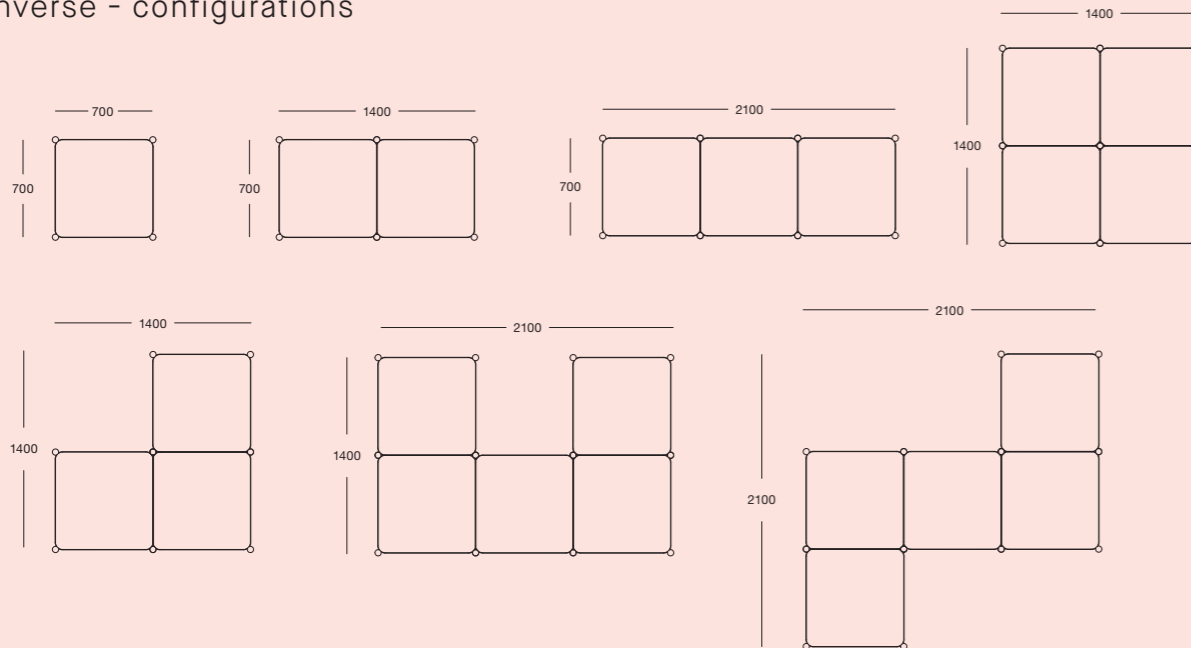

converse - configurations