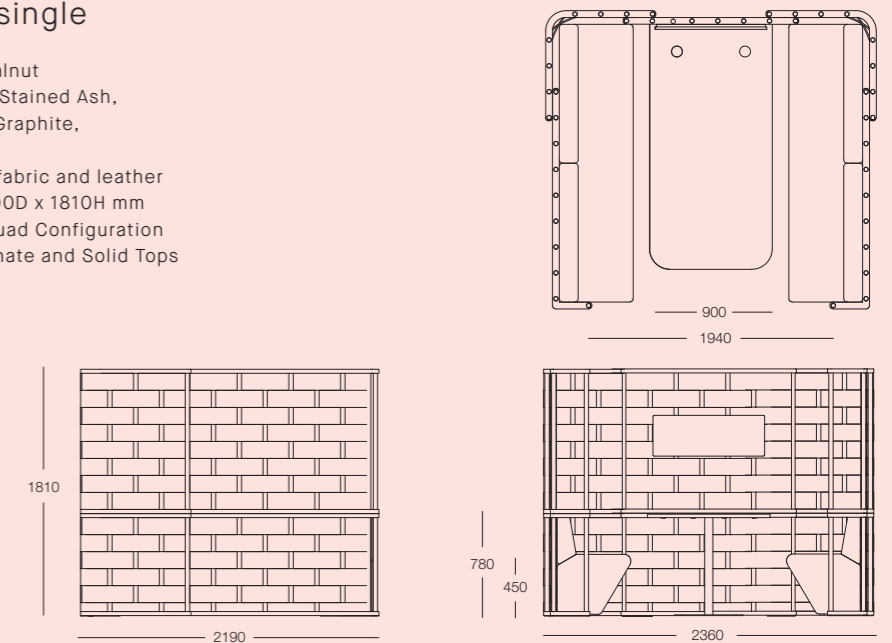

bower - meeting booth single

Frame: Ash, Black Stained Ash, Oak, Walnut
Vertical Uprights: Timber in Ash, Black Stained Ash, Oak, Walnut or Aluminium in Polished, Graphite, Brass, Black, White
Upholstery (Bench Seating): Selected fabric and leather
Dimensions: Single Booth 2360W x 2190D x 1810H mm
Other: Available as Single, Double or Quad Configuration
TV/Whiteboard mounting boards, Laminate and Solid Tops