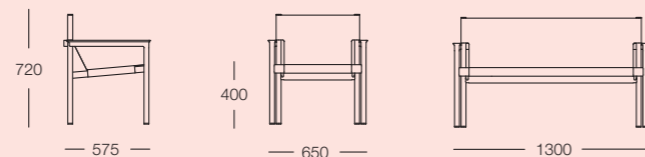

Finishes: Black, White, Grey or Gold

Dimensions:

Ø450 x 290H / 1500H mm

3m cord

bilgola - dining chair & bench

Upholstery: Selected fabrics and leathers

Sling: Selected fabrics and leathers

Frame: Ash, Black Stained Ash, Oak, Walnut

Dimensions:

- Dining Chair: 600W x 575D x 780H mm
- Bench: 1200W x 575D x 780H mm

bilgola - easy chair & bench

Upholstery: Selected fabrics and leathers

Sling: Selected fabrics and leathers

Frame: Ash, Black Stained Ash, Oak, Walnut

Dimensions:

- Easy Chair: 650W x 575D x 720H mm
- Easy Bench: 1300W x 575D x 720H mm

bilgola - armchair

Upholstery: Selected fabrics and leathers

Sling: Selected fabrics and leathers

Frame: Ash, Black Stained Ash, Oak, Walnut

Dimensions: Chair: 750W x 750D x 750H mm

bilgola - sofa

Upholstery: Selected fabrics and leathers

Sling: Selected fabrics and leathers

Frame: Ash, Black Stained Ash, Oak, Walnut

Dimensions:

- 2 Seater: 1300W x 750D x 750H mm
- 3 Seater: 1850W x 750D x 750H mm