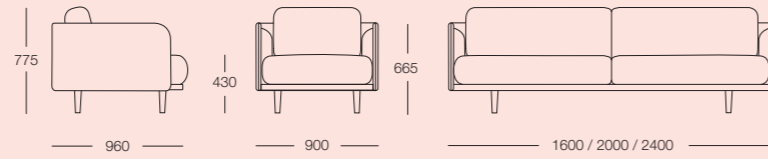

n

a

u

product
specifications

aran - armchair & sofa

Upholstery: Selected fabrics and leathers
 Legs: Ash, Black Stained Ash, Oak, Walnut
 High back version available for order.

Dimensions:

- Armchair: 900W x 960D x 775H mm
- 2-Seater: 1600W x 960D x 775H mm
- 2.5-Seater: 2000W x 960D x 775H mm
- 3-Seater: 2400W x 960D x 775H mm

aran - bed

Upholstery: Selected fabrics and leathers
 Legs: Ash, Black Stained Ash, Oak, Walnut
 Dimensions:

- Queen: 1650W x 2100D x 1000-1100H mm
- King: 1950W x 2100D x 1000-1100H mm

bell - pendant & floor lamp

Finishes: Black, White, Grey or Gold

Dimensions:

Ø450 x 290H / 1500H mm

3m cord

bilgola - dining chair & bench

Upholstery: Selected fabrics and leathers

Sling: Selected fabrics and leathers

Frame: Ash, Black Stained Ash, Oak, Walnut

Dimensions:

- Dining Chair: 600W x 575D x 780H mm
- Bench: 1200W x 575D x 780H mm

bilgola - easy chair & bench

Upholstery: Selected fabrics and leathers

Sling: Selected fabrics and leathers

Frame: Ash, Black Stained Ash, Oak, Walnut