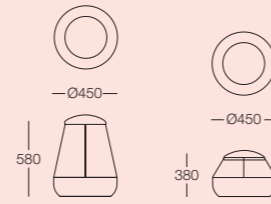

bulbo - modular stools

Finishes (Seat): Selected fabrics and leathers
Finishes (Base): Grey, White or Black Powdercoat
Other: Tables can be converted to stools with the purchase of a seat pad
Dimensions: 380H / 580 H x Ø450 mm