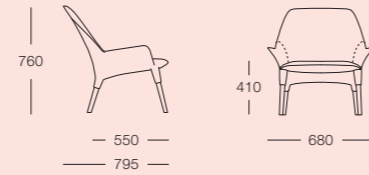

molloy - modular stool & bench

- Seat: Ash, Black Stained Ash, Oak, Walnut
 Frame: Aluminium in Polished, Black, White
 Dimensions:
 • Stool: 300W x 300D x 400H mm
 • Bench: 1200W x 300D x 400H mm

molloy - modular shelving

- Shelf: Ash, Black Stained Ash, Oak, Walnut
 Frame: Aluminium in Polished, Black, White
 Dimensions:
 • Depth: 300/450 mm
 • Length: 300/450/900/1350/1800 mm
 • 1 Shelf : 550H mm
 • 2 Shelves : 950H mm
 • 3 Shelves : 1350H mm
 • 4 Shelves : 1750H mm

nest - modular side tables

- Top: Ash, Black Stained Ash, Oak, Walnut
 or Laminate in Black, White
 Frame: Aluminium in Black, White
 Dimensions: Ø315 x 480H mm (S), Ø385 x 620H mm (L)
 Other: Sold as a set only

nest - side tables

- Solid Finish: Ash, Black Stained Ash, Oak, Walnut
 Dimensions: Ø315 x 480H mm (S), Ø385 x 620H mm (L)
 Other: Sold as a set only

plum - easy chair

Upholstery: Selected fabrics and leathers
 Legs: Ash, Black Stained Ash, Oak, Walnut
 Dimensions:
 • Easy Chair: 680W x 795D x 760H mm
 Other: 450 seat height available