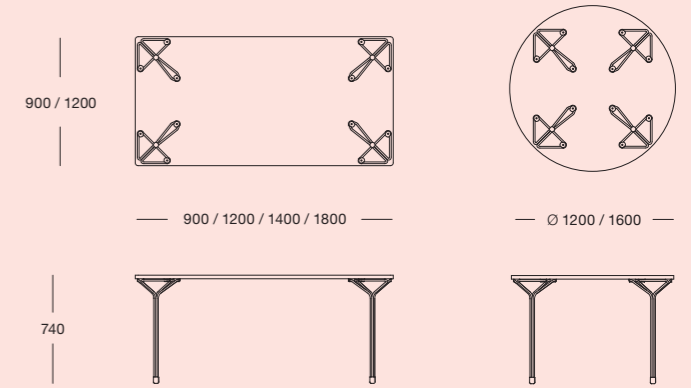

rev - stool

Finishes (Frame): Black, White, Medium Bronze, Silver, Eucalpyt (Green)
 Dimensions: 375 Ø x Adj. 600-800H / 650H / 750H mm

strand - chair

Finishes (Frame): Black, White, Silver, Eucalpyt (Green)
 Finishes (Shell): Oak, Smoked Oak, White Stained Oak, Black Stained Oak
 Dimensions: 550W x 500D x 800H mm

strand - table

Finishes (Legs): Black, White, Silver, Eucalpyt
 Finishes (Top): Oak, Smoked Oak, White Stained Oak, Black Stained Oak
 Dimensions:
 • Widths: 900 / 1200 / 1400 / 1800 mm
 • Round: Ø1200 / Ø1600 mm
 • Depths: 900 / 1200 mm
 • Height: 740H mm