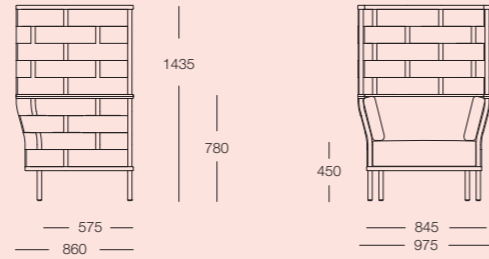

bower - armchair

Frame: Ash, Black Stained Ash, Oak, Walnut
Vertical Uprights: Timber in Ash, Black Stained Ash, Oak, Walnut or Aluminium in Polished, Graphite, Brass, Black, White
Upholstery: Selected fabric and leather
Acoustic Weave: INSTYLE ecoustic® felt selection
Dimensions: 975W x 860D x 780H mm (low) / 1435H mm (high)
Other: High Back Screen can be removed (high)
Other: High Back Screen can be removed