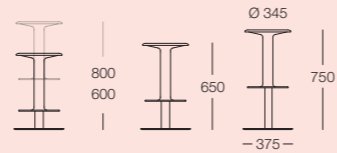

rev - stool

Finishes (Frame): Black, White, Medium Bronze, Silver, Eucalpyt (Green)
Dimensions: 375 Ø x Adj. 600-800H / 650H / 750H mm