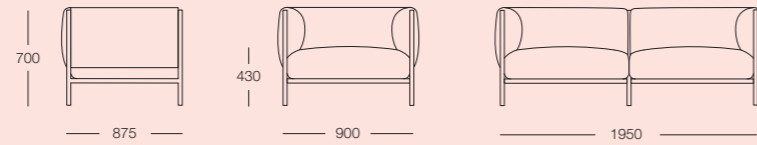

Dimensions: Chair: 750W x 750D x 750H mm

bilgola - sofa

Upholstery: Selected fabrics and leathers

Sling: Selected fabrics and leathers

Frame: Ash, Black Stained Ash, Oak, Walnut

Dimensions:

- 2 Seater: 1300W x 750D x 750H mm
- 3 Seater: 1850W x 750D x 750H mm

frame - shelving

Frame: Black, White Powdercoat
 Shelves: Ash, Black Stained Ash, Oak, Walnut
 Dimensions:
 • Widths : 800 / 1600 mm
 • 1 Shelf : 460H mm
 • 2 Shelves : 815H mm
 • 3 Shelves : 1170H mm
 • 4 Shelves : 1525H mm

grain - stool

Finishes (Seat & Footrest): Black, White, Polished
 Finishes (Legs): Oak, Smoked Oak, Black Stained Oak, White Stained Oak
 Dimensions: 400W x 400D x 450H / 650H / 750H mm

kubrick - stool

Finishes: Black Stained, Grey Stained, Natural
 Dimensions: 450W x 480D x 450H / 620H / 740H mm

kubrick - coffee table

Finishes: Black Stained, Grey Stained, Natural
 Dimensions: 620W x 710D x 410H mm

loom - armchair & sofa

- Upholstery: Selected fabrics and leathers
 Legs: Ash, Black Stained Ash, Oak, Walnut
 • Armchair: 900W x 875D x 700H mm
 • 2.5 Seater 1950W x 875D x 700H mm