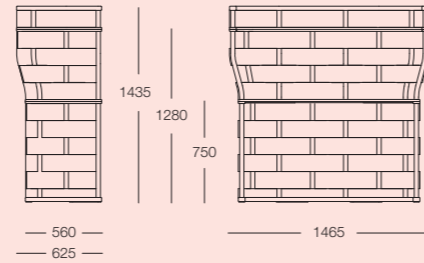

Dimensions: Chair: 750W x 750D x 750H mm

bilgola - sofa

Upholstery: Selected fabrics and leathers

Sling: Selected fabrics and leathers

Frame: Ash, Black Stained Ash, Oak, Walnut

Dimensions:

- 2 Seater: 1300W x 750D x 750H mm
- 3 Seater: 1850W x 750D x 750H mm

bilgola - daybed

Upholstery: Selected fabrics and leathers

Frame: Ash, Black Stained Ash, Oak, Walnut

Dimensions: 1950W x 750D x 350H mm

bilgola - coffee table

Finishes: Ash, Black Stained Ash, Oak, Walnut

Dimensions:

- Rectangle: 1200W x 450D x 350H mm
- Square: 800W x 800D x 350H mm
- Round: Ø850 x 350H mm

bilgola - dining table

Finishes: Ash, Black Stained Ash, Oak, Walnut

Dimensions:

- Rectangle 4 Legs: 2200W x 1000D / 2800W x 1000 mm
- Round: Ø1200 mm
- Square: 1000W x 1000D mm
- Height: 730H - Custom 900H / 1050H mm

bower - workpod

Frame/Desk: Ash, Black Stained Ash, Oak, Walnut
 Vertical Uprights: Timber in Ash, Black Stained Ash, Oak, Walnut or Aluminium in Polished, Graphite, Brass, Black, White
 Acoustic Weave: INSTYLE ecoustic® felt selection
 Dimensions: 1465W x 625D x 1435H mm