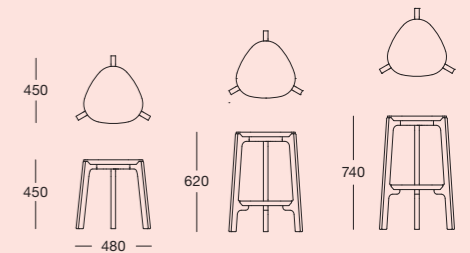

kubrick - stool

Finishes: Black Stained, Grey Stained, Natural
Dimensions: 450W x 480D x 450H / 620H / 740H mm

kubrick - coffee table

Finishes: Black Stained, Grey Stained, Natural
Dimensions: 620W x 710D x 410H mm