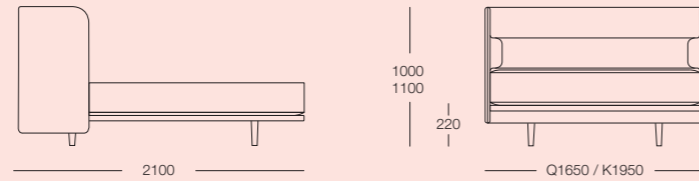

aran - bed

Upholstery: Selected fabrics and leathers
Legs: Ash, Black Stained Ash, Oak, Walnut
Dimensions:

- Queen: 1650W x 2100D x 1000-1100H mm
- King: 1950W x 2100D x 1000-1100H mm

bell - pendant & floor lamp

Finishes: Black, White, Grey or Gold

Dimensions:

Ø450 x 290H / 1500H mm

3m cord