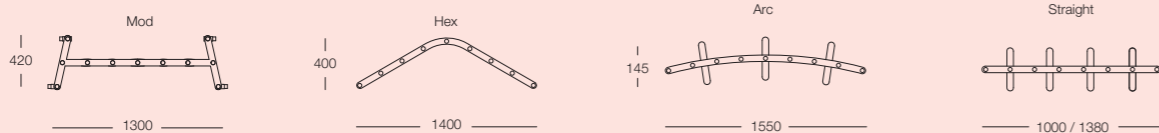

bower - screens

Frame: Ash, Black Stained Ash, Oak, Walnut
Vertical Uprights: Timber in Ash, Black Stained Ash, Oak, Walnut or Aluminium in Polished, Graphite, Brass, Black, White
Acoustic Weave: INSTYLE ecoustic® felt selection
Dimensions:
• Arc: 1550W x 145D x 1435/1560/1685/1810H mm
• Hex: 1400W x 400D x 1435/1560/1685/1810H mm
• Mod: 1300W x 420D x 1435/1560/1685/1810H mm
• Straight: 1000/1380W x 1435/1560/1685/1810H mm
Bower Clip allows fast and intuitive on-site assembly
Standalone Straight Screens require wider steel feet
Castors, whiteboard and TV mount available on Mod