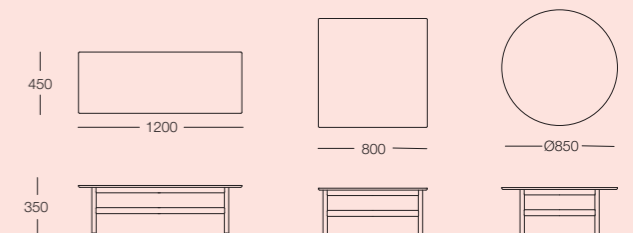

Dimensions:

- Easy Chair: 650W x 575D x 720H mm
- Easy Bench: 1300W x 575D x 720H mm

bilgola - armchair

Upholstery: Selected fabrics and leathers

Sling: Selected fabrics and leathers

Frame: Ash, Black Stained Ash, Oak, Walnut

Dimensions: Chair: 750W x 750D x 750H mm

bilgola - sofa

Upholstery: Selected fabrics and leathers

Sling: Selected fabrics and leathers

Frame: Ash, Black Stained Ash, Oak, Walnut

Dimensions:

- 2 Seater: 1300W x 750D x 750H mm
- 3 Seater: 1850W x 750D x 750H mm

bilgola - daybed

Upholstery: Selected fabrics and leathers

Frame: Ash, Black Stained Ash, Oak, Walnut

Dimensions: 1950W x 750D x 350H mm

bilgola - coffee table

Finishes: Ash, Black Stained Ash, Oak, Walnut

Dimensions:

- Rectangle: 1200W x 450D x 350H mm
- Square: 800W x 800D x 350H mm
- Round: Ø850 x 350H mm

bilgola - dining table

Finishes: Ash, Black Stained Ash, Oak, Walnut

Dimensions:

- Rectangle 4 Legs: 2200W x 1000D / 2800W x 1000 mm
- Round: Ø1200 mm
- Square: 1000W x 1000D mm
- Height: 730H - Custom 900H / 1050H mm