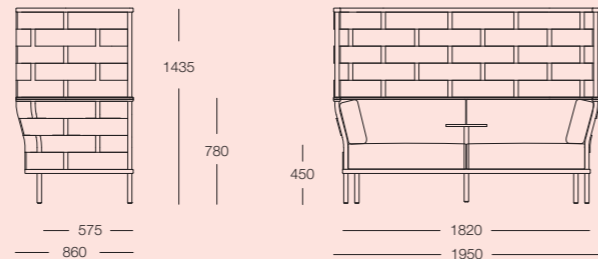

bower - meeting lounge

Frame: Ash, Black Stained Ash, Oak, Walnut
Vertical Uprights: Timber in Ash, Black Stained Ash, Oak, Walnut or Aluminium in Polished, Graphite, Brass, Black, White
Upholstery: Selected fabric and leather
Acoustic Weave: INSTYLE ecoustic® felt selection
Dimensions: 1950W x 860D x 780H mm (low) / 1435H mm (high)
Other: High Back Screen can be removed
Optional centre table