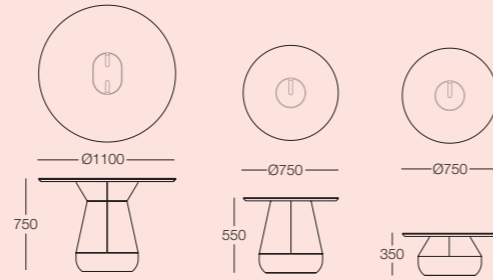

bulbo - modular table system

Finishes (Top): Black or White Laminate. Natural Oak, Ash or Walnut Veneer. Black Stained Ash Veneer
Finishes (Base): Grey, White or Black Powdercoat, Dark Grey Base
Other: Available with or without table box, wireless Qi charging.
Accessories: Wireless charging dongles available.
Dimensions: 750H / 550H / 350H mm
Top Dimensions: Ø1100, Ø750 mm