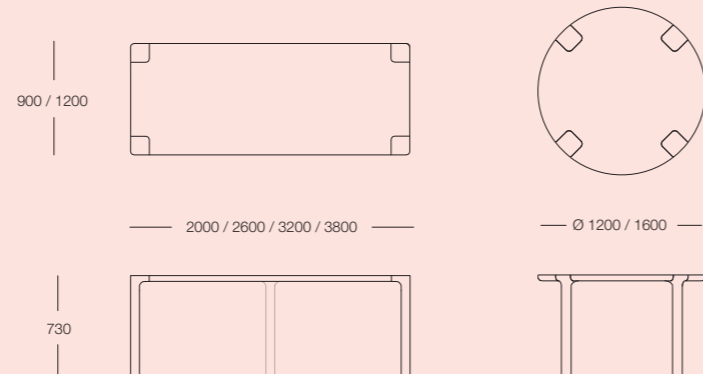

molloy - dining table

1. Finishes: Ash, Black Stained Ash, Oak, Walnut
   Dimensions:
   • Rectangle 4 Legs:
   2000W x 900D / 2600W x 900 mm
   • Rectangle 5 Legs:
   3200W x 1200D / 3800W x 1200D mm
   • Square:
   900W x 900D / 1200W x 1200D mm
   • Round: 1
   Ø1200 / Ø1600 mm
   • Height:
   730H - Custom 900H / 1050H mm