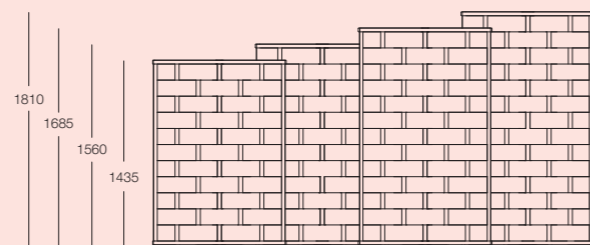

bower - screens

Frame: Ash, Black Stained Ash, Oak, Walnut
Vertical Uprights: Timber in Ash, Black Stained Ash, Oak, Walnut or Aluminium in Polished, Graphite, Brass, Black, White
Acoustic Weave: INSTYLE ecoustic® felt selection
Dimensions:
• Arc: 1550W x 145D x 1435/1560/1685/1810H mm
• Hex: 1400W x 400D x 1435/1560/1685/1810H mm
• Mod: 1300W x 420D x 1435/1560/1685/1810H mm
• Straight: 1000/1380W x 1435/1560/1685/1810H mm
Bower Clip allows fast and intuitive on-site assembly
Standalone Straight Screens require wider steel feet
Castors, whiteboard and TV mount available on Mod