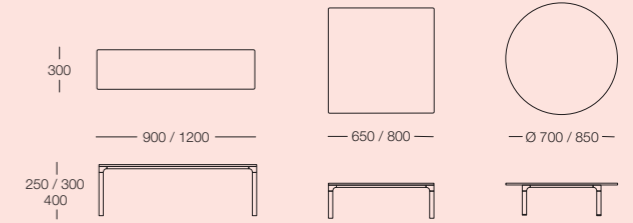

molloy - modular coffee table

1. Top: Ash, Black Stained Ash, Oak, Walnut
   Frame: Aluminium in Polished, Black, White
   Dimensions:
   • Rectangle: 900W x 300D x 300H / 1200W x 300D x 400H mm
   • Square: 650W x 650D x 250H / 800W x 800D x 300H mm
   • Round: Ø700 250H / Ø850 300H mm

molloy - modular stool & bench

1. Seat: Ash, Black Stained Ash, Oak, Walnut
   Frame: Aluminium in Polished, Black, White
   Dimensions:
   • Stool: 300W x 300D x 400H mm
   • Bench: 1200W x 300D x 400H mm