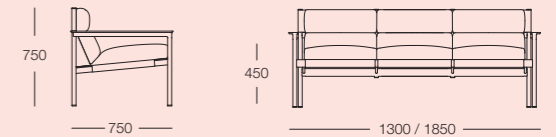

Dimensions:

- Easy Chair: 650W x 575D x 720H mm
- Easy Bench: 1300W x 575D x 720H mm

bilgola - armchair

Upholstery: Selected fabrics and leathers

Sling: Selected fabrics and leathers

Frame: Ash, Black Stained Ash, Oak, Walnut

Dimensions: Chair: 750W x 750D x 750H mm

bilgola - sofa

Upholstery: Selected fabrics and leathers

Sling: Selected fabrics and leathers

Frame: Ash, Black Stained Ash, Oak, Walnut

Dimensions:

- 2 Seater: 1300W x 750D x 750H mm
- 3 Seater: 1850W x 750D x 750H mm

bilgola - daybed

Upholstery: Selected fabrics and leathers

Frame: Ash, Black Stained Ash, Oak, Walnut

Dimensions: 1950W x 750D x 350H mm

bilgola - coffee table

Finishes: Ash, Black Stained Ash, Oak, Walnut

Dimensions:

- Rectangle: 1200W x 450D x 350H mm
- Square: 800W x 800D x 350H mm
- Round: Ø850 x 350H mm

bilgola - dining table

Finishes: Ash, Black Stained Ash, Oak, Walnut

Dimensions:

- Rectangle 4 Legs: 2200W x 1000D / 2800W x 1000 mm
- Round: Ø1200 mm
- Square: 1000W x 1000D mm
- Height: 730H - Custom 900H / 1050H mm