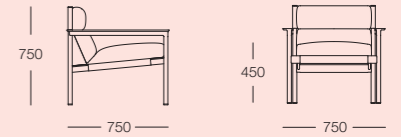

Dimensions:

- Dining Chair: 600W x 575D x 780H mm
- Bench: 1200W x 575D x 780H mm

bilgola - easy chair & bench

Upholstery: Selected fabrics and leathers

Sling: Selected fabrics and leathers

Frame: Ash, Black Stained Ash, Oak, Walnut

Dimensions:

- Easy Chair: 650W x 575D x 720H mm
- Easy Bench: 1300W x 575D x 720H mm

bilgola - armchair

Upholstery: Selected fabrics and leathers

Sling: Selected fabrics and leathers

Frame: Ash, Black Stained Ash, Oak, Walnut

Dimensions: Chair: 750W x 750D x 750H mm

bilgola - sofa

Upholstery: Selected fabrics and leathers

Sling: Selected fabrics and leathers

Frame: Ash, Black Stained Ash, Oak, Walnut

Dimensions:

- 2 Seater: 1300W x 750D x 750H mm
- 3 Seater: 1850W x 750D x 750H mm

bilgola - daybed

Upholstery: Selected fabrics and leathers

Frame: Ash, Black Stained Ash, Oak, Walnut

Dimensions: 1950W x 750D x 350H mm

bilgola - coffee table

Finishes: Ash, Black Stained Ash, Oak, Walnut