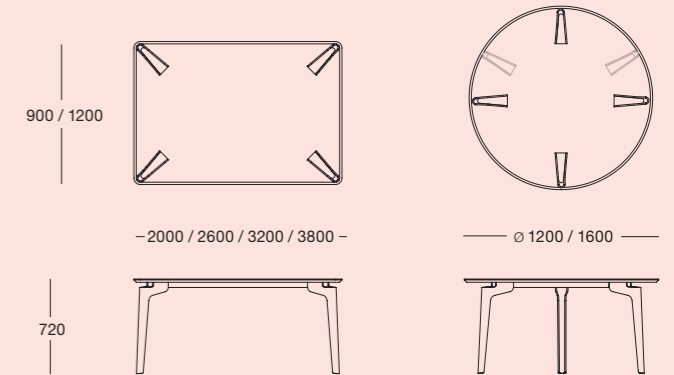

takushi - modular table system

Finishes (Top): Black or White Laminate, Natural Oak, Ash or Walnut or Black Stained Ash Veneer
Finishes (Base): Grey, White or Black Powdercoat
Other: Available with or without table box.
For tables larger than 1500 W/D, support rails required.
Dimensions:
• Rectangle: 2000W x 900D / 2600W x 900 mm
• Rectangle: 3200W x 1200D / 3800W x 1200D mm
• Round: Ø1200 / Ø1600 mm
• Square: 900W x 900D / 1200W x 1200D mm
• Height: 720H mm