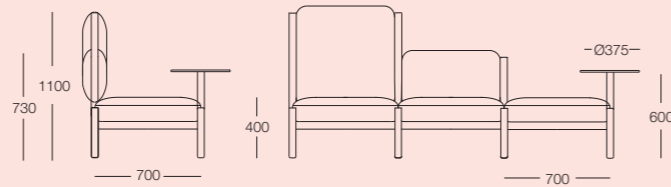

converse - modular sofa system

Finishes (Upholstery): Selected fabric and leather
Finishes (Frame): Black, White, Anthracite, Powdercoat, Oak, Ash, Walnut and Black Stained Ash
Accessories: Ø375 Table. Integrated charging options available.
Module Dimensions: 700W x 700D x 400H mm
Low Back: 730H mm
High Back: 1100H mm