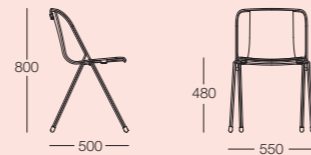

strand - chair

Finishes (Frame): Black, White, Silver, Eucalpyt (Green)
Finishes (Shell): Oak, Smoked Oak, White Stained Oak, Black Stained Oak
Dimensions: 550W x 500D x 800H mm