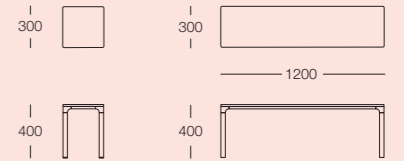

loom - armchair & sofa

1. Upholstery: Selected fabrics and leathers
   Legs: Ash, Black Stained Ash, Oak, Walnut
   • Armchair: 900W x 875D x 700H mm
   • 2.5 Seater 1950W x 875D x 700H mm

molloy - chair & stool

1. Finishes: Ash, Black Stained Ash, Oak, Walnut
   Dimensions:
   • Dining Chair: 520W x 500D x 780H mm
   • Stool: 540W x 510D x 980H mm
   Other: Stackable, optional seat cushion

molloy - coffee table

1. Finishes: Ash, Black Stained Ash, Oak, Walnut
   Dimensions:
   • Rectangle:
   900W x 300D x 300H / 1200W x 300D x 400H mm
   • Square:
   650W x 650D x 250H / 800W x 800D x 300H mm
   • Round:
   Ø850 x 250H / Ø1000 x 300H mm

molloy - dining table

1. Finishes: Ash, Black Stained Ash, Oak, Walnut
   Dimensions:
   • Rectangle 4 Legs:
   2000W x 900D / 2600W x 900 mm
   • Rectangle 5 Legs:
   3200W x 1200D / 3800W x 1200D mm
   • Square:
   900W x 900D / 1200W x 1200D mm
   • Round: 1
   Ø1200 / Ø1600 mm
   • Height:
   730H - Custom 900H / 1050H mm

molloy - modular coffee table

1. Top: Ash, Black Stained Ash, Oak, Walnut
   Frame: Aluminium in Polished, Black, White
   Dimensions:
   • Rectangle: 900W x 300D x 300H / 1200W x 300D x 400H mm
   • Square: 650W x 650D x 250H / 800W x 800D x 300H mm
   • Round: Ø700 250H / Ø850 300H mm

molloy - modular stool & bench

1. Seat: Ash, Black Stained Ash, Oak, Walnut
   Frame: Aluminium in Polished, Black, White
   Dimensions:
   • Stool: 300W x 300D x 400H mm
   • Bench: 1200W x 300D x 400H mm

molloy - modular shelving

1. Shelf: Ash, Black Stained Ash, Oak, Walnut
   Frame: Aluminium in Polished, Black, White
   Dimensions:
   • Depth: 300/450 mm
   • Length: 300/450/900/1350/1800 mm
   • 1 Shelf : 550H mm
   • 2 Shelves : 950H mm
   • 3 Shelves : 1350H mm
   • 4 Shelves : 1750H mm

nest - modular side tables

1. Top: Ash, Black Stained Ash, Oak, Walnut
   or Laminate in Black, White
   Frame: Aluminium in Black, White
   Dimensions: Ø315 x 480H mm (S), Ø385 x 620H mm (L)
   Other: Sold as a set only

nest - side tables