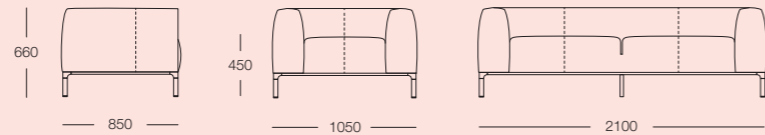

pucker - armchair & sofa

Upholstery: Selected fabrics and leathers
Legs: Aluminium in Polished, Black, White
Dimensions:
• Armchair: 1050W x 850D x 660H mm
• 2.5 Seater: 2100W x 850D x 660H mm