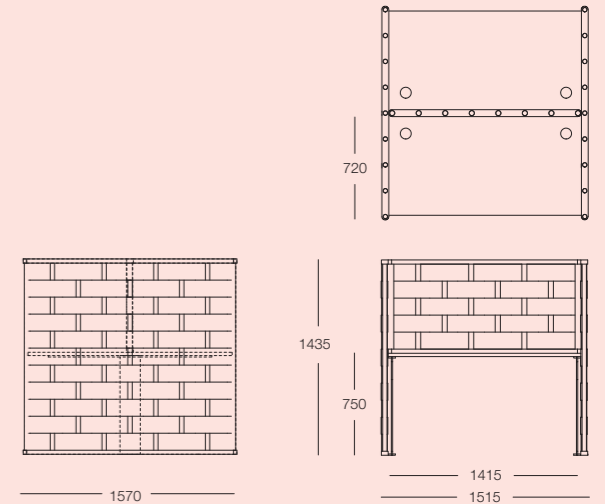

bower - workpod station double

Frame: Natural Ash, Black Stained Ash, Oak, Walnut
Vertical Uprights: Timber in Ash, Black Stained Ash, Oak, Walnut or Aluminium in Polished, Graphite, Brass, Black, White
Acoustic Weave: INSTYLE ecoustic® felt selection
Dimensions Double: 1515W x 1570D x 1435H mm
Other: Available as Double and Quad Configurations
TV screen mounting boards, timber and laminate tops