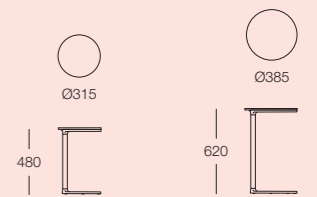

molloy - modular coffee table

- Top: Ash, Black Stained Ash, Oak, Walnut
 Frame: Aluminium in Polished, Black, White
 Dimensions:
 • Rectangle: 900W x 300D x 300H / 1200W x 300D x 400H mm
 • Square: 650W x 650D x 250H / 800W x 800D x 300H mm
 • Round: Ø700 250H / Ø850 300H mm

molloy - modular stool & bench

- Seat: Ash, Black Stained Ash, Oak, Walnut
 Frame: Aluminium in Polished, Black, White
 Dimensions:
 • Stool: 300W x 300D x 400H mm
 • Bench: 1200W x 300D x 400H mm

molloy - modular shelving

- Shelf: Ash, Black Stained Ash, Oak, Walnut
 Frame: Aluminium in Polished, Black, White
 Dimensions:
 • Depth: 300/450 mm
 • Length: 300/450/900/1350/1800 mm
 • 1 Shelf : 550H mm
 • 2 Shelves : 950H mm
 • 3 Shelves : 1350H mm
 • 4 Shelves : 1750H mm

nest - modular side tables

- Top: Ash, Black Stained Ash, Oak, Walnut
 or Laminate in Black, White
 Frame: Aluminium in Black, White
 Dimensions: Ø315 x 480H mm (S), Ø385 x 620H mm (L)
 Other: Sold as a set only