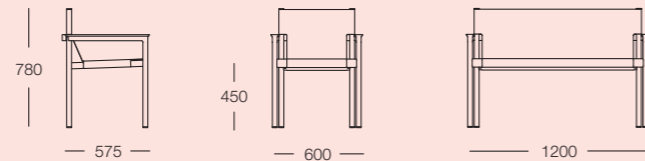

n

a

u

product
specifications

aran - armchair & sofa

Upholstery: Selected fabrics and leathers
 Legs: Ash, Black Stained Ash, Oak, Walnut
 High back version available for order.

Dimensions:

- Armchair: 900W x 960D x 775H mm
- 2-Seater: 1600W x 960D x 775H mm
- 2.5-Seater: 2000W x 960D x 775H mm
- 3-Seater: 2400W x 960D x 775H mm

Finishes: Black, White, Grey or Gold

Dimensions:

Ø450 x 290H / 1500H mm

3m cord

bilgola - dining chair & bench

Upholstery: Selected fabrics and leathers

Sling: Selected fabrics and leathers

Frame: Ash, Black Stained Ash, Oak, Walnut

Dimensions:

- Dining Chair: 600W x 575D x 780H mm
- Bench: 1200W x 575D x 780H mm

bilgola - easy chair & bench

Upholstery: Selected fabrics and leathers

Sling: Selected fabrics and leathers

Frame: Ash, Black Stained Ash, Oak, Walnut

Dimensions:

- Easy Chair: 650W x 575D x 720H mm
- Easy Bench: 1300W x 575D x 720H mm

bilgola - armchair

Upholstery: Selected fabrics and leathers

Sling: Selected fabrics and leathers

Frame: Ash, Black Stained Ash, Oak, Walnut