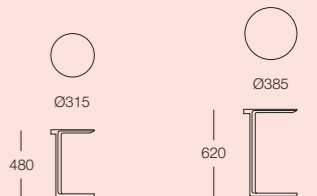

nest - side tables

1. Solid Finish: Ash, Black Stained Ash, Oak, Walnut
   Dimensions: Ø315 x 480H mm (S), Ø385 x 620H mm (L)
   Other: Sold as a set only