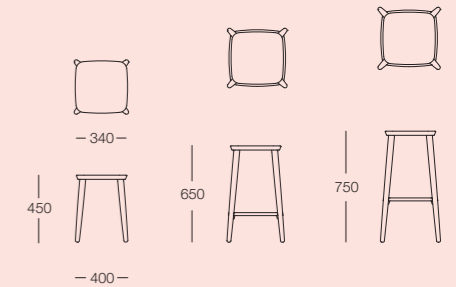

grain - stool

Finishes (Seat & Footrest): Black, White, Polished
Finishes (Legs): Oak, Smoked Oak, Black Stained Oak, White Stained Oak
Dimensions: 400W x 400D x 450H / 650H / 750H mm