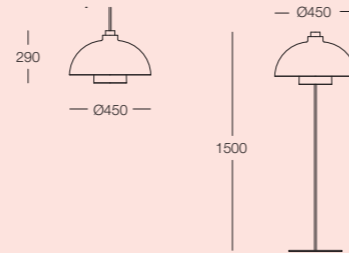

n

a

u

product
specifications

aran - armchair & sofa

Upholstery: Selected fabrics and leathers
 Legs: Ash, Black Stained Ash, Oak, Walnut
 High back version available for order.

Dimensions:

- Armchair: 900W x 960D x 775H mm
- 2-Seater: 1600W x 960D x 775H mm
- 2.5-Seater: 2000W x 960D x 775H mm
- 3-Seater: 2400W x 960D x 775H mm

Finishes: Black, White, Grey or Gold

Dimensions:

Ø450 x 290H / 1500H mm

3m cord

bilgola - dining chair & bench

Upholstery: Selected fabrics and leathers

Sling: Selected fabrics and leathers

Frame: Ash, Black Stained Ash, Oak, Walnut

Dimensions:

- Dining Chair: 600W x 575D x 780H mm
- Bench: 1200W x 575D x 780H mm

bilgola - easy chair & bench

Upholstery: Selected fabrics and leathers

Sling: Selected fabrics and leathers

Frame: Ash, Black Stained Ash, Oak, Walnut