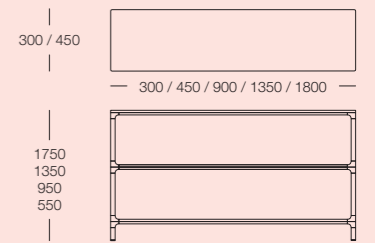

molloy - dining table

- Finishes: Ash, Black Stained Ash, Oak, Walnut
 Dimensions:
 • Rectangle 4 Legs:
 2000W x 900D / 2600W x 900 mm
 • Rectangle 5 Legs:
 3200W x 1200D / 3800W x 1200D mm
 • Square:
 900W x 900D / 1200W x 1200D mm
 • Round: 1
 Ø1200 / Ø1600 mm
 • Height:
 730H - Custom 900H / 1050H mm

molloy - modular coffee table

- Top: Ash, Black Stained Ash, Oak, Walnut
 Frame: Aluminium in Polished, Black, White
 Dimensions:
 • Rectangle: 900W x 300D x 300H / 1200W x 300D x 400H mm
 • Square: 650W x 650D x 250H / 800W x 800D x 300H mm
 • Round: Ø700 250H / Ø850 300H mm

molloy - modular stool & bench

- Seat: Ash, Black Stained Ash, Oak, Walnut
 Frame: Aluminium in Polished, Black, White
 Dimensions:
 • Stool: 300W x 300D x 400H mm
 • Bench: 1200W x 300D x 400H mm

molloy - modular shelving

- Shelf: Ash, Black Stained Ash, Oak, Walnut
 Frame: Aluminium in Polished, Black, White
 Dimensions:
 • Depth: 300/450 mm
 • Length: 300/450/900/1350/1800 mm
 • 1 Shelf : 550H mm
 • 2 Shelves : 950H mm
 • 3 Shelves : 1350H mm
 • 4 Shelves : 1750H mm