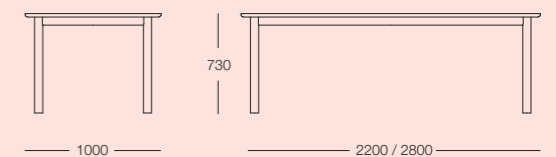

Dimensions: Chair: 750W x 750D x 750H mm

bilgola - sofa

Upholstery: Selected fabrics and leathers

Sling: Selected fabrics and leathers

Frame: Ash, Black Stained Ash, Oak, Walnut

Dimensions:

- 2 Seater: 1300W x 750D x 750H mm
- 3 Seater: 1850W x 750D x 750H mm

bilgola - daybed

Upholstery: Selected fabrics and leathers

Frame: Ash, Black Stained Ash, Oak, Walnut

Dimensions: 1950W x 750D x 350H mm

bilgola - coffee table

Finishes: Ash, Black Stained Ash, Oak, Walnut

Dimensions:

- Rectangle: 1200W x 450D x 350H mm
- Square: 800W x 800D x 350H mm
- Round: Ø850 x 350H mm

bilgola - dining table

Finishes: Ash, Black Stained Ash, Oak, Walnut

Dimensions:

- Rectangle 4 Legs: 2200W x 1000D / 2800W x 1000 mm
- Round: Ø1200 mm
- Square: 1000W x 1000D mm
- Height: 730H - Custom 900H / 1050H mm

bower - workpod

Frame/Desk: Ash, Black Stained Ash, Oak, Walnut
 Vertical Uprights: Timber in Ash, Black Stained Ash, Oak, Walnut or Aluminium in Polished, Graphite, Brass, Black, White
 Acoustic Weave: INSTYLE ecoustic® felt selection
 Dimensions: 1465W x 625D x 1435H mm