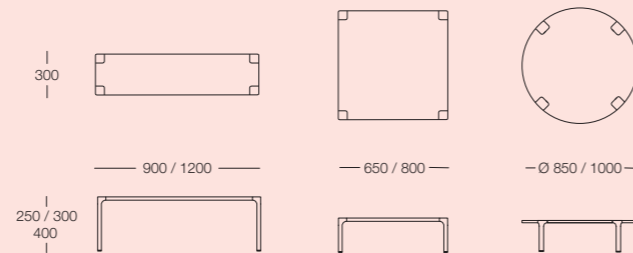

molloy - coffee table

1. Finishes: Ash, Black Stained Ash, Oak, Walnut
   Dimensions:
   • Rectangle:
   900W x 300D x 300H / 1200W x 300D x 400H mm
   • Square:
   650W x 650D x 250H / 800W x 800D x 300H mm
   • Round:
   Ø850 x 250H / Ø1000 x 300H mm