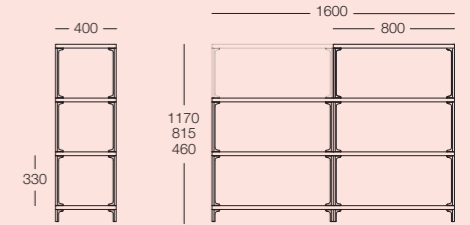

bulbo - modular stools

Finishes (Seat): Selected fabrics and leathers
 Finishes (Base): Grey, White or Black Powdercoat
 Other: Tables can be converted to stools with the purchase of a seat pad
 Dimensions: 380H / 580 H x Ø450 mm

converse - configurations

fat tulip - armchair & sofa

Upholstery: Selected fabrics and leathers
 Legs: Ash, Black Stained Ash, Oak, Walnut
 Dimensions:
 • Armchair: 970W x 820D x 700H mm
 • 2-Seater: 1600W x 820D x 700H mm
 • 2.5-Seater: 2000W x 820D x 700H mm
 • 3-Seater: 2500W x 820D x 700H mm

frame - shelving

Frame: Black, White Powdercoat
 Shelves: Ash, Black Stained Ash, Oak, Walnut
 Dimensions:
 • Widths : 800 / 1600 mm
 • 1 Shelf : 460H mm
 • 2 Shelves : 815H mm
 • 3 Shelves : 1170H mm
 • 4 Shelves : 1525H mm