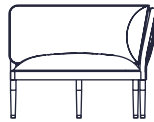

Trace Configuration Examples

Sofa
2200 x 870 x 670 H (380 seat height)

Armchair
1050 x 870 x 670 H (380 seat height)

Drinks Trolley
815 x 520 x 860 H

Corner Module (Left / Right) with fixed Side Table
2600 x 870 x 670 H (380 seat height, 290 Side Table height)

Coffee Table (Round)
950 Dia x 290 / 390 H

Coffee Table (Rectangle)
1270 x 655 x 290 / 390 H

Corner Module (Left / Right)
2130 x 870 x 670 H (380 seat height)

Planter
680 / 1230 x 300 x 1630 H

Centre Module
1400 x 870 x 670 H (380 seat height)