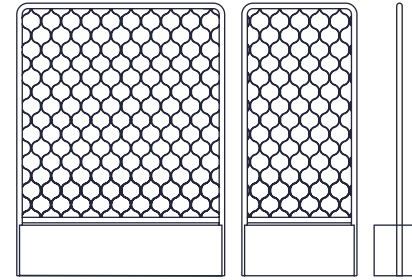

Trace Configuration Examples

Sofa
2200 x 870 x 670 H (380 seat height)

Armchair
1050 x 870 x 670 H (380 seat height)

Drinks Trolley
815 x 520 x 860 H

Corner Module (Left / Right) with fixed Side Table
2600 x 870 x 670 H (380 seat height, 290 Side Table height)

Coffee Table (Round)
950 Dia x 290 / 390 H

Coffee Table (Rectangle)
1270 x 655 x 290 / 390 H

Corner Module (Left / Right)
2130 x 870 x 670 H (380 seat height)

Planter
680 / 1230 x 300 x 1630 H

Centre Module
1400 x 870 x 670 H (380 seat height)