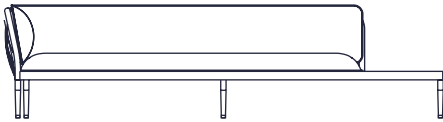

Trace Configuration Examples

Sofa
2200 x 870 x 670 H (380 seat height)

Armchair
1050 x 870 x 670 H (380 seat height)

Drinks Trolley
815 x 520 x 860 H

Corner Module (Left / Right) with fixed Side Table
2600 x 870 x 670 H (380 seat height, 290 Side Table height)

Coffee Table (Round)
950 Dia x 290 / 390 H

Coffee Table (Rectangle)
1270 x 655 x 290 / 390 H

Corner Module (Left / Right)
2130 x 870 x 670 H (380 seat height)

Planter
680 / 1230 x 300 x 1630 H

Centre Module
1400 x 870 x 670 H (380 seat height)