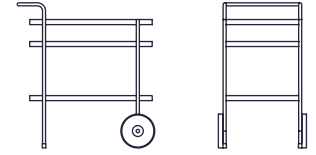

Trace Configuration Examples

Sofa
2200 x 870 x 670 H (380 seat height)

Armchair
1050 x 870 x 670 H (380 seat height)

Drinks Trolley
815 x 520 x 860 H

Corner Module (Left / Right) with fixed Side Table
2600 x 870 x 670 H (380 seat height, 290 Side Table height)

Coffee Table (Round)
950 Dia x 290 / 390 H

Coffee Table (Rectangle)
1270 x 655 x 290 / 390 H

Corner Module (Left / Right)
2130 x 870 x 670 H (380 seat height)

Planter
680 / 1230 x 300 x 1630 H

Centre Module
1400 x 870 x 670 H (380 seat height)