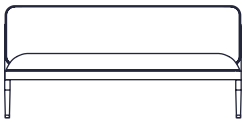

Trace Configuration Examples

Sofa
2200 x 870 x 670 H (380 seat height)

Armchair
1050 x 870 x 670 H (380 seat height)

Drinks Trolley
815 x 520 x 860 H

Corner Module (Left / Right) with fixed Side Table
2600 x 870 x 670 H (380 seat height, 290 Side Table height)

Coffee Table (Round)
950 Dia x 290 / 390 H

Coffee Table (Rectangle)
1270 x 655 x 290 / 390 H

Corner Module (Left / Right)
2130 x 870 x 670 H (380 seat height)

Planter
680 / 1230 x 300 x 1630 H

Centre Module
1400 x 870 x 670 H (380 seat height)