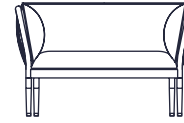

Trace Configuration Examples

Sofa
2200 x 870 x 670 H (380 seat height)

Armchair
1050 x 870 x 670 H (380 seat height)

Drinks Trolley
815 x 520 x 860 H

Corner Module (Left / Right) with fixed Side Table
2600 x 870 x 670 H (380 seat height, 290 Side Table height)

Coffee Table (Round)
950 Dia x 290 / 390 H

Coffee Table (Rectangle)
1270 x 655 x 290 / 390 H

Corner Module (Left / Right)
2130 x 870 x 670 H (380 seat height)

Planter
680 / 1230 x 300 x 1630 H

Centre Module
1400 x 870 x 670 H (380 seat height)