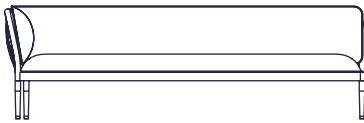

Trace Configuration Examples

Sofa
2200 x 870 x 670 H (380 seat height)

Armchair
1050 x 870 x 670 H (380 seat height)

Drinks Trolley
815 x 520 x 860 H

Corner Module (Left / Right) with fixed Side Table
2600 x 870 x 670 H (380 seat height, 290 Side Table height)

Coffee Table (Round)
950 Dia x 290 / 390 H

Coffee Table (Rectangle)
1270 x 655 x 290 / 390 H

Corner Module (Left / Right)
2130 x 870 x 670 H (380 seat height)

Planter
680 / 1230 x 300 x 1630 H

Centre Module
1400 x 870 x 670 H (380 seat height)