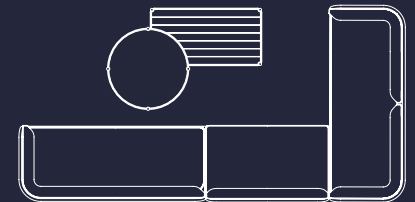

Trace Configuration Examples

Sofa
2200 x 870 x 670 H (380 seat height)

Armchair
1050 x 870 x 670 H (380 seat height)

Drinks Trolley
815 x 520 x 860 H

Corner Module (Left / Right) with fixed Side Table
2600 x 870 x 670 H (380 seat height, 290 Side Table height)

Coffee Table (Round)
950 Dia x 290 / 390 H

Coffee Table (Rectangle)
1270 x 655 x 290 / 390 H

Corner Module (Left / Right)
2130 x 870 x 670 H (380 seat height)

Planter
680 / 1230 x 300 x 1630 H

Centre Module
1400 x 870 x 670 H (380 seat height)