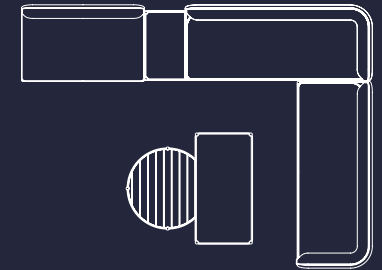

Trace Configuration Examples

Sofa
2200 x 870 x 670 H (380 seat height)

Armchair
1050 x 870 x 670 H (380 seat height)

Drinks Trolley
815 x 520 x 860 H

Corner Module (Left / Right) with fixed Side Table
2600 x 870 x 670 H (380 seat height, 290 Side Table height)

Coffee Table (Round)
950 Dia x 290 / 390 H

Coffee Table (Rectangle)
1270 x 655 x 290 / 390 H

Corner Module (Left / Right)
2130 x 870 x 670 H (380 seat height)

Planter
680 / 1230 x 300 x 1630 H

Centre Module
1400 x 870 x 670 H (380 seat height)