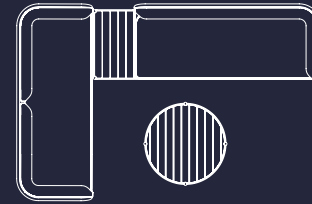

Trace Configuration Examples

Sofa
2200 x 870 x 670 H (380 seat height)

Armchair
1050 x 870 x 670 H (380 seat height)

Drinks Trolley
815 x 520 x 860 H

Corner Module (Left / Right) with fixed Side Table
2600 x 870 x 670 H (380 seat height, 290 Side Table height)

Coffee Table (Round)
950 Dia x 290 / 390 H

Coffee Table (Rectangle)
1270 x 655 x 290 / 390 H

Corner Module (Left / Right)
2130 x 870 x 670 H (380 seat height)

Planter
680 / 1230 x 300 x 1630 H

Centre Module
1400 x 870 x 670 H (380 seat height)