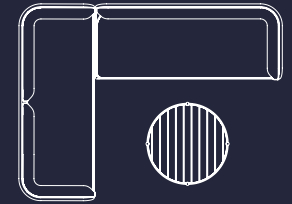

Trace Configuration Examples

Sofa
2200 x 870 x 670 H (380 seat height)

Armchair
1050 x 870 x 670 H (380 seat height)

Drinks Trolley
815 x 520 x 860 H

Corner Module (Left / Right) with fixed Side Table
2600 x 870 x 670 H (380 seat height, 290 Side Table height)

Coffee Table (Round)
950 Dia x 290 / 390 H

Coffee Table (Rectangle)
1270 x 655 x 290 / 390 H

Corner Module (Left / Right)
2130 x 870 x 670 H (380 seat height)

Planter
680 / 1230 x 300 x 1630 H

Centre Module
1400 x 870 x 670 H (380 seat height)