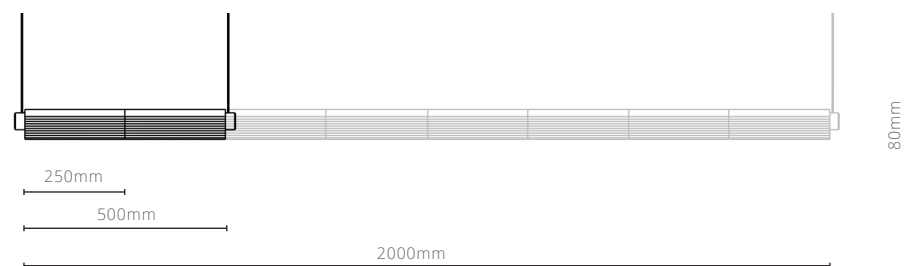

TILE Linear Light.

TILE (CERAMIC)

TERRACOTTA
RAW

WALL BRACKET (STAINLESS STEEL & ALUMINIUM)

SATIN WHITE
PAINTED

SATIN BLACK
PAINTED

TECHNICAL

- **Globe:** 3000K LED Recommended (Globe not included)
- **IP68 Rated**
- **Flex:** 2m Black or White. (Longer lengths available on request)
- **Ceiling Rose:** Black or White.
- **Tile:** Raw terracotta

Tile, Custom lengths available in increments of 250mm

Weight: 1-10kg

INFO

- For indoor use only
 - Lead time: 5-6 weeks
 - 12 month Manufactures warranty
 - Made in Melbourne, Australia
- (Lead times dependent on quantity and finish.)