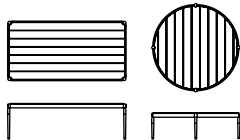

**Sofa**  
2200mm x 870mm x 670mm H  
(86.5in. x 34.25in. x 26.5in. H)  
(380mm/15in. seat height)

**Armchair**  
1050mm x 870mm x 670mm H  
(41.25in. x 34.25in. x 26.5in. H)  
(380mm/15in. seat height)

**Left / Right Module**  
2130mm x 870mm x 670mm H  
(83.75in. x 34.25in. x 26.5in. H)  
2600mm x 870mm x 670mm H  
(102.25in. x 34.25in. x 26.5in. H)  
(380mm/15in. seat height)  
(290mm/11.5in. Side Table height)

**Centre Module**  
1400mm x 870mm x 670mm H  
(55in. x 34.25in. x 26.5in. H)  
(380mm/15in. seat height)

**Coffee Table**  
1270mm x 655mm x 290/390mm H  
(50in. x 25.75in. x 11.5/15.25in. H)  
950mm Dia x 290/390mm H  
(37.5in. Dia x 11.5/15.25in. H)

**Planter**  
600mm x 300mm x 1700mm H  
(23.5in. x 11.75in. x 67in. H)  
1175mm x 300mm x 1700mm H  
(46.25in. x 11.75in. x 67in. H)