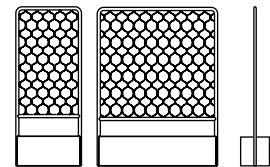

**Left / Right Module**  
2130mm x 870mm x 670mm H  
(83.75in. x 34.25in. x 26.5in. H)  
2600mm x 870mm x 670mm H  
(102.25in. x 34.25in. x 26.5in. H)  
(380mm/15in. seat height)  
(290mm/11.5in. Side Table height)

**Centre Module**  
1400mm x 870mm x 670mm H  
(55in. x 34.25in. x 26.5in. H)  
(380mm/15in. seat height)

**Coffee Table**  
1270mm x 655mm x 290/390mm H  
(50in. x 25.75in. x 11.5/15.25in. H)  
950mm Dia x 290/390mm H  
(37.5in. Dia x 11.5/15.25in. H)

**Sunlounge**  
2000mm x 750mm x 400mm H  
(78.75in. x 29.5in. x 15.75in. H)  
Headrest max 775mm / 30.5in. H  
**Easy Table**  
315mm Dia x 250mm H  
(12.5in. Dia. x 9.75in. H)

**Drinks Trolley**  
815mm x 520mm x 860mm H  
(32in. x 20.5in. x 33.75in. H)

**Planter**  
600mm x 300mm x 1700mm H  
(23.5in. x 11.75in. x 67in. H)  
1175mm x 300mm x 1700mm H  
(46.25in. x 11.75in. x 67in. H)