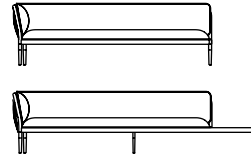

**Sofa**  
2200mm x 870mm x 670mm H  
(86.5in. x 34.25in. x 26.5in. H)  
(380mm/15in. seat height)

**Armchair**  
1050mm x 870mm x 670mm H  
(41.25in. x 34.25in. x 26.5in. H)  
(380mm/15in. seat height)

**Left / Right Module**  
2130mm x 870mm x 670mm H  
(83.75in. x 34.25in. x 26.5in. H)  
2600mm x 870mm x 670mm H  
(102.25in. x 34.25in. x 26.5in. H)  
(380mm/15in. seat height)  
(290mm/11.5in. Side Table height)

**Centre Module**  
1400mm x 870mm x 670mm H  
(55in. x 34.25in. x 26.5in. H)  
(380mm/15in. seat height)

**Coffee Table**  
1270mm x 655mm x 290/390mm H  
(50in. x 25.75in. x 11.5/15.25in. H)  
950mm Dia x 290/390mm H  
(37.5in. Dia x 11.5/15.25in. H)

**Planter**  
600mm x 300mm x 1700mm H  
(23.5in. x 11.75in. x 67in. H)  
1175mm x 300mm x 1700mm H  
(46.25in. x 11.75in. x 67in. H)