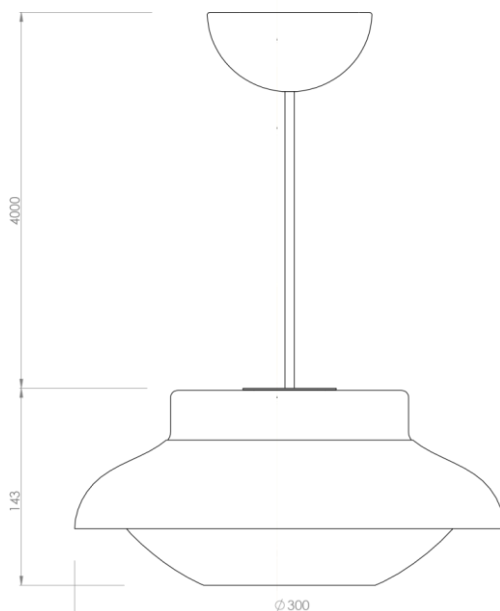

DESCRIPTION

Collar Lamp is the German designer Sebastian Herkner's first product for GUBI. Collar Lamp is a series of pendant lights that combines mouth blown glass and an aluminum "collar", used as a reflector, which gives it an iconic strong character. The lamp looks great as an individual lamp but by mixing colours and sizes it gives possibilities for strong personal and playful installations.

VERSION - COLLAR Ø300

Colour codes are indicative.

- Fabric cable is black // Canopy is black lacquered // Gloss level Shade 2 / Glass top 10
- Soft Fog / Shade NCS S 1502-Y / Glass top NCS S 3005-Y20R / White inside RAL 9003
- Carbone / Shade NCS S 8500-N / Glass top NCS S 9000-N / White inside RAL 9003
- Stone Grey / Shade NCS S 2005-B80G / Glass top NCS S 5005-B80G / White inside RAL 9003
- Terracotta / Ghade NCS S 4030-Y70R / Glass top NCS S 7020-Y70R / White inside RAL 9003
- Taupe / Shade NCS S 5502-Y / Glass top NCS S 7502-Y / White inside RAL 9003

VERSION

Order item - look for part number in the pricelist.

FACTS

MATERIAL

Shade: Wet lacquered steel
Glass: Mouthblown opal glass
Canopy: Powder coated aluminum

MEASUREMENT - L x W x H mm

Lamp height: 143 mm
Shade diameter: Ø300 mm
Canopy diameter: Ø115 mm
Canopy height: 57 mm

Cable length, exposed: APP. 4000 mm

WEIGHT ITEM - LAMP INCL. WIRE

Approx. 2800 g

PACKAGING TYPE

Cardboard box

PACKAGING MEASUREMENT - L x W x H cm

L: 42 x W: 35 x H: 22.5 cm

WEIGHT PACKAGING - MATERIAL TYPE (recyclable)