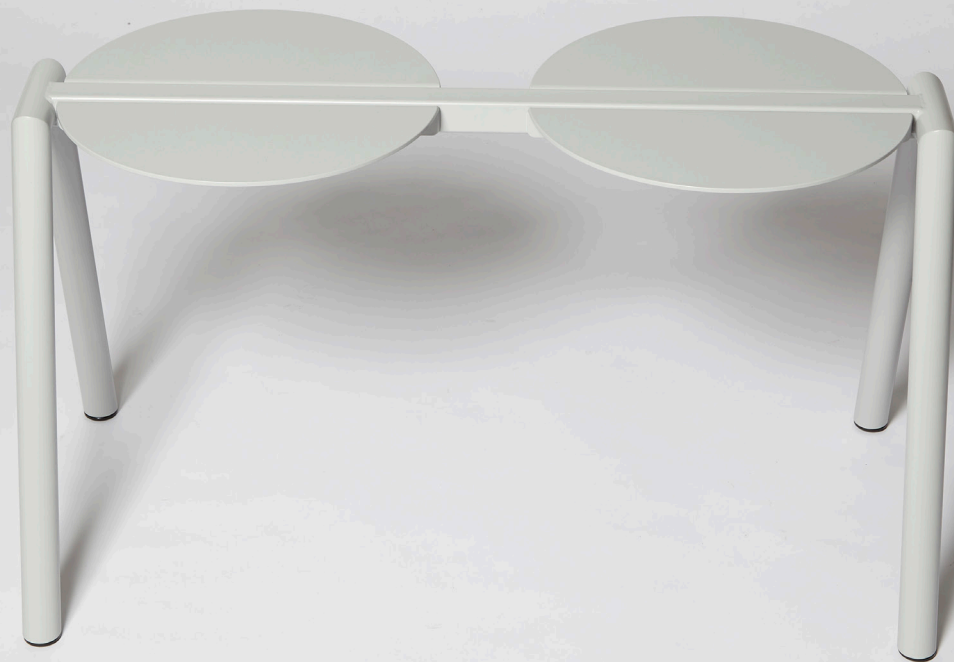

Furnished Forever

TWO STANCE

F
F

DIMENSIONS: 400 x 800 x 450 mm

MATERIALS: Steel, aluminium

LEAD TIME: 6 weeks

WARRANTY: 2 year structural

A companion seat to the Stance stool collection, 'Two Stance' is a highly durable, stackable product that provides a light-hearted option to the suite of stools currently on offer.

The two-seat stool is available in an elegant range of powder coated finishes, with the option of custom colours available upon request.

Designed and made in Australia.

Available exclusively through