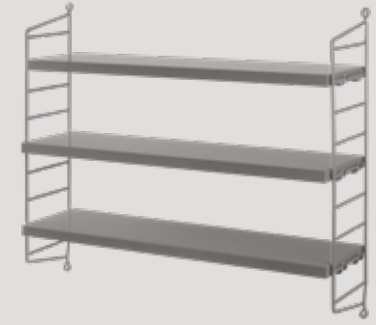

grå // grey // グレー
ncs s 4500-n