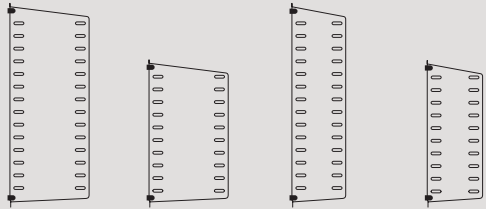

string® plex, developed in 1954, has panels of laser cut clear perspex. this has the effect of making the shelves seem to hover, giving the whole shelving unit an extra light appearance. string® plex is available in two depths, 20 cm and 30 cm, and two widths of 60 cm and 80 cm.

väggavlar klar plexi // wall panels clear perspex // パースペックス製ウォールパネル

75x30 cm 1-pack/2-pack
75x30 cm 1 枚入/2 枚入

50x30 cm 1-pack/2-pack
50x30 cm 1 枚入/2 枚入

75x20 cm 1-pack/2-pack
75x20 cm 1 枚入/2 枚入

50x20 cm 1-pack/2-pack
50x20 cm 1 枚入/2 枚入

hyllplan // shelves // シェルフ