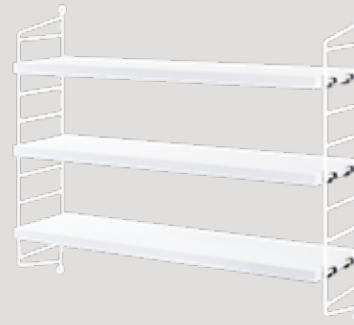

vit // white // ホワイト
ncs s 0500-n