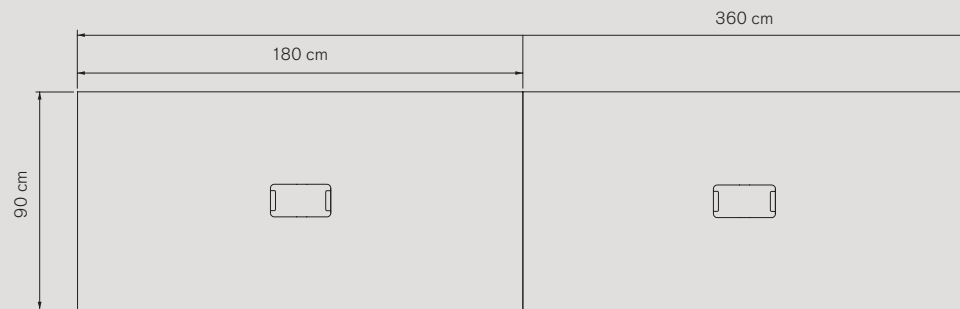

höj- och sänkbart mötesbord 180x90 / höj- och sänkbart konferensbord 360x90 // height-adjustable meeting table 180x90 / height-adjustable conference table 360x90 // 昇降式ミーティングテーブル 180x90 / 昇降式カンファレンステーブル 360x90