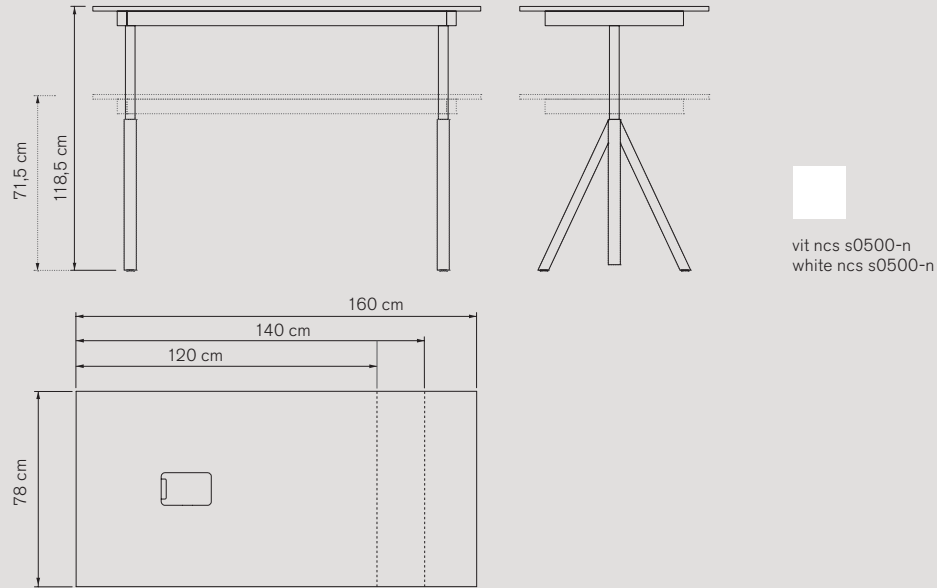

string® works is a range of furniture for a flexible, ergonomic and contemporary work environment. with the desks, storage units, cabinets and shelves it is possible to furnish free-standing. string® works can of course be used together with string® system.

höj- och sänkbart skrivbord /elektriskt // height-adjustable work desk / electrical // 昇降式ワークデスク