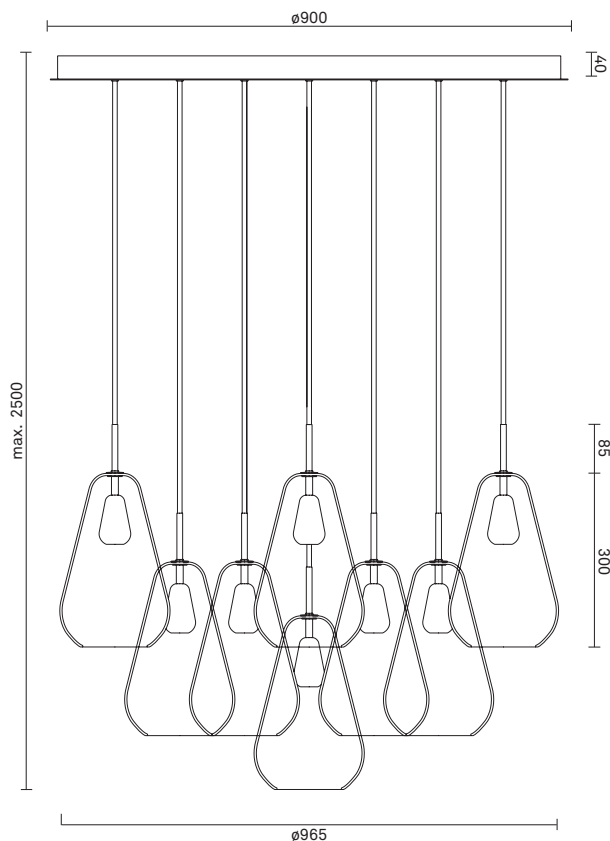

NUURA

ANOLI 13

Design: Sofie Refer, 2018. EU-model.

Anoli 13 - Small in mouth blown Gold glass and Nordic Gold finish. Incl. Ceiling plate.

Anoli Collection captures the tranquility of falling water droplets. The elegant droplets and golden warmth are the essence of the sophisticated pendant collection Anoli.

The elegant yet simple drop shape is emphasized by the finest mouth blown glass and light gold metal.

The collection ranges from sleek pendants to elegant chandeliers and can be customised for larger projects and private homes.

Anoli 13 is a statement chandelier suitable for larger rooms and public spaces. The Chandelier can be customised in exclusive arrangement.

Anoli collection:

The Anoli collection include the following products:

- Anoli 1 - Small
- Anoli 1 - Small / Opal
- Anoli 1 - Medium
- Anoli 1 - Medium / Opal
- Anoli 3
- Anoli 3 / Opal
- Anoli 6
- Anoli 13