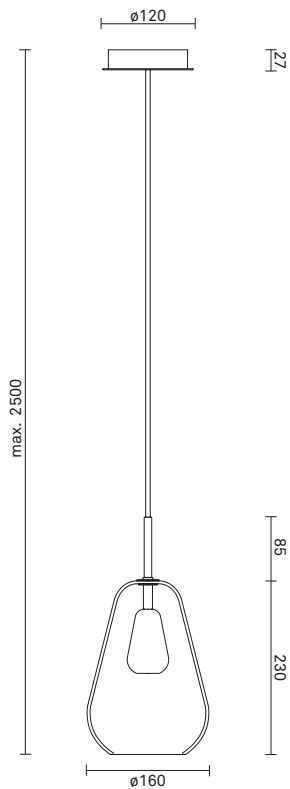

NUURA

ANOLI 1 - Small

Design: Sofie Refer, 2018. EU-model.

Anoli 1 - Small in mouth blown Gold glass and Nordic Gold finish. Incl. Ceiling plate.

Anoli Collection captures the tranquility of falling water droplets. The elegant droplets and golden warmth are the essence of the sophisticated pendant collection Anoli.

Anoli 1 - Small works perfectly as a single pendant or more pendants in lines or grouped over a table or desk.

Anoli collection:

The Anoli collection include the following products:

- Anoli 1 - Small
- Anoli 1 - Small / Opal
- Anoli 1 - Medium
- Anoli 1 - Medium / Opal
- Anoli 3
- Anoli 3 / Opal
- Anoli 6
- Anoli 13

TECHNICAL INFO

Product no.: 01320122

Type: Suspension - Indoor

Colour:

Glass: Gold
Metal: Nordic Gold
Cable: Black

Materials:

Powder coated metal
Mouth-blown glass
Fabric covered cable

Dimensions:

∅160mm x 315mm
Ceiling plate: ∅120mm x 50mm
Fabric cable - Length: 2500mm

Product weight:

Product incl. ceiling plate: 1181 g
Ceiling plate: 265 g

Packaging:

Dimensions: L: 254mm x W: 254mm x H: 403mm
Weight: 855 g
Total weight incl. product: 2036 g
Number of parcels: 1
Material: Brown cardboard.