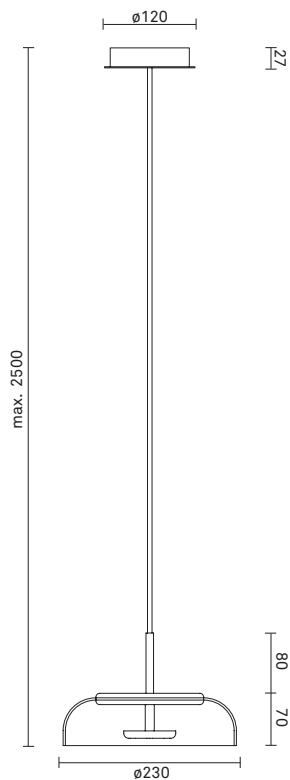

NUURA

BLOSSI 1

Design: Sofie Refer, 2018. EU-model.

Blossi 1 in mouth blown Clear glass and Nordic Gold finish. Incl. Ceiling plate.

Inspired by the golden light during the Nordic fall, Blossi Collection is designed to give an indirect and soft light.

TECHNICAL INFO

Product no.: 02310121

Type: Suspension - Indoor

Colour:

Glass: Clear
Metal: Nordic Gold
Cable: Black

Materials:

Powder coated metal
Mouth-blown glass
Fabric covered cable

Dimensions:

∅230mm x 150mm
Ceiling plate: ∅120mm x 50mm
Fabric cable - Length: 2500mm

Product weight:

Product incl. ceiling plate: 1195 g
Ceiling plate: 265 g

Packaging:

Dimensions: L: 284mm x W: 284mm x H: 263mm
Weight: 504 g
Total weight incl. product: 1699 g
Number of parcels: 1
Material: Brown cardboard.