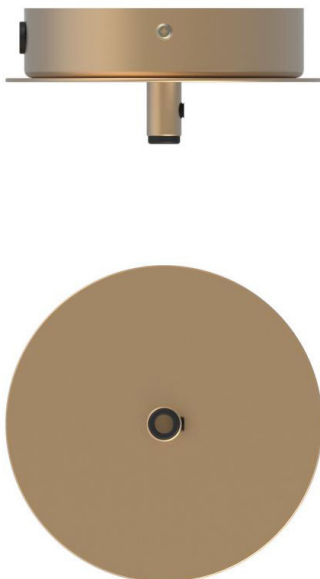

TECHNICAL INFO

Product no.: 02310121

Type: Suspension - Indoor

Colour:

Glass: Clear
Metal: Nordic Gold
Cable: Black

Materials:

Powder coated metal
Mouth-blown glass
Fabric covered cable

Dimensions:

∅230mm x 150mm
Ceiling plate: ∅120mm x 50mm
Fabric cable - Length: 2500mm

Product weight:

Product incl. ceiling plate: 1195 g
Ceiling plate: 265 g

Packaging:

Dimensions: L: 284mm x W: 284mm x H: 263mm
Weight: 504 g
Total weight incl. product: 1699 g
Number of parcels: 1
Material: Brown cardboard.

Included ceiling plate: