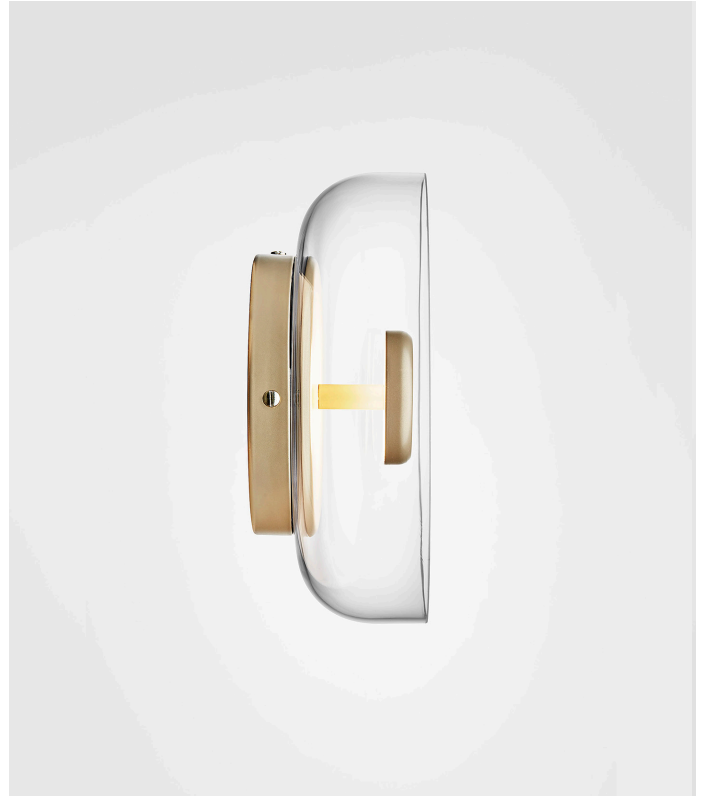

## BLOSSI WALL/CEILING

Design: Sofie Refer, 2018. EU-model.

**Blossi Wall/Ceiling in mouth blown Clear glass and Nordic Gold finish.**

Inspired by the golden light during the Nordic fall, Blossi Collection is designed to give an indirect and soft light.

A special recessed LED provides a soft light reflected in the metallic finish of the shade. Blossi Collection has beautifully rounded glass lampshades that complete the soft appearance.

The Blossi collection has a wide variety of uses and is suitable for both domestic and public spaces.

**Blossi Wall/Ceiling** Single or positioned in a row the glowing disc lends captivating appeal. Besides domestically the piece can be found in hotels, restaurants and shops.

## TECHNICAL INFO

**Product no.:** 02480121

**Type:** Wall Light - Indoor

**Colour:**

Glass: Clear

Metal: Nordic Gold

**Materials:**

Powder coated metal