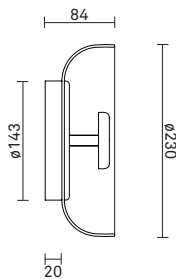

## TECHNICAL INFO

**Product no.:** 02480121

**Type:** Wall Light - Indoor

**Colour:**

Glass: Clear

Metal: Nordic Gold

**Materials:**

Powder coated metal

Mouth-blown glass

**Dimensions:**

∅230mm x 90mm

**Product weight:**

Product: 995 g

**Packaging:**

Dimensions: L: 286mm x W: 286mm x H: 168mm

Weight: 420 g