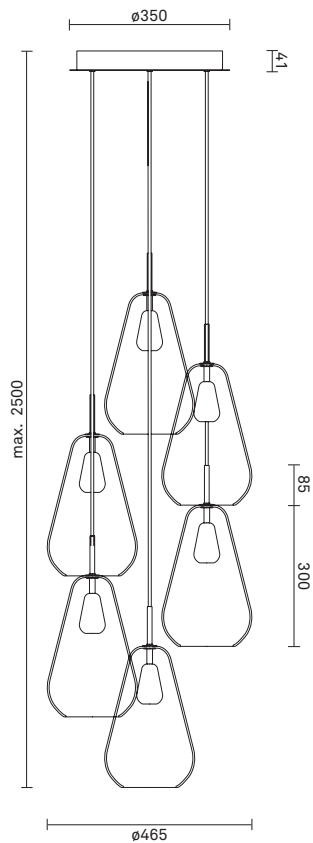

NUURA

ANOLI 6

Design: Sofie Refer, 2018. EU-model.

Anoli 6 - Small in mouth blown Gold glass and Nordic Gold finish. Incl. Ceiling plate.

Anoli Collection captures the tranquility of falling water droplets. The elegant droplets and golden warmth are the essence of the sophisticated pendant collection Anoli.

TECHNICAL INFO

Product no.: 01060122

Type: Suspension - Indoor

Colour:

Glass: Gold
Metal: Nordic Gold
Cable: Black

Materials:

Powder coated metal
Mouth-blown glass
Fabric covered cable

Dimensions:

∅465mm x max. 2500mm
Ceiling plate: ∅350mm x 41mm
Fabric cable - Length: 2500mm

Product weight:

Product incl. ceiling plate: 8390 g
Ceiling plate: 2450 g

Packaging:

Pendant: L: 254mm x W: 254mm x H: 481mm
Ceiling plate: L: 440mm x W: 440mm x H: 120mm
Weight: 5922 g
Total weight incl. product: 14312 g
Number of parcels: 7
Material: Brown cardboard.

CE - CE-certified
IP20 - IP20
□ - Class II

Light source:

Socket: E14
Max wattage: 6 x 25W (Bulb not included)
Voltage (V): 220-240V

Recommended light source:

Tube light T25, 3.5W LED, 2700 Kelvin, 210lm

Energy efficiency class: