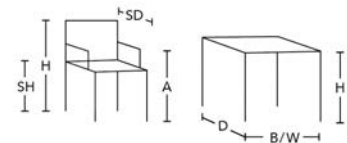

"Font is based on a simple form with a round backrest, which gives the furniture its graphic expression and character, and indeed also inspired the name. The challenge was to achieve the right height and softness, and also a construction that enables you to use Font in a context outside of the museum," Matti Klenell explains.

Font is a sofa system that can grow into different public spaces far beyond the museum's walls, and it also marks the first commercial collaboration between Klenell and Offecct.

Offecct has also produced several pieces of bespoke furniture in collaboration with designer Matti Klenell.

TECHNICAL INFORMATION

Base in wood and metal. Seat and back in cold foam wrapped in flameproof fiber. Upholstered in fabric or leather. Standard leather Elmo Soft. Extra seams occur when selecting leather. Frame in metal lacquered grey RAL 7022. Legs in chrome with black ABS glides.

OPTIONAL

Frame in OFFECCT Flexicolor. Black ABS adjustable foot.

ACCESSORIES

Table: Table top in Valchromat® lacquered grey, Ø300 mm. Frame in metal lacquered grey RAL 7022 Height from floor 660 mm. Height above seat 190 mm. The table is mounted between the respective seat max 2 table/ sofa.

FONT