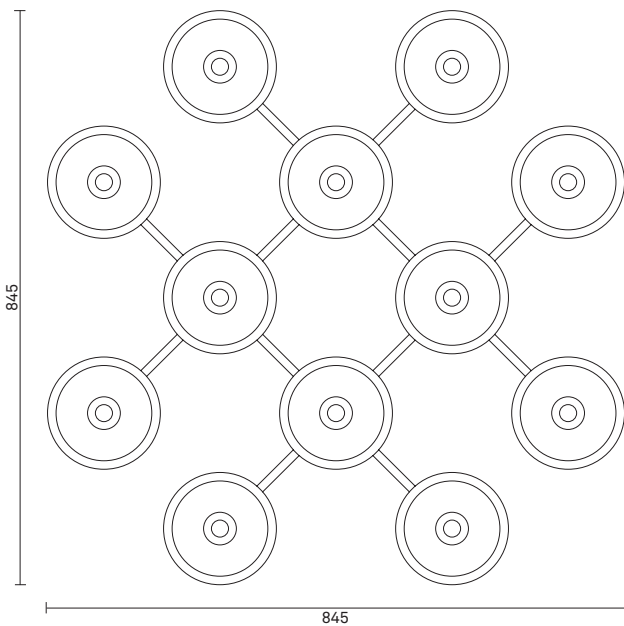

Liila collection:

The Liila collection include the following products:

- Liila 1 Wall/Ceiling / Optic
- Liila 1 Wall/Ceiling / Opal
- Liila 1 Large Wall/Ceiling / Optic
- Liila 1 Large Wall/Ceiling / Opal
- Liila 12 Wall/Ceiling / Optic
- Liila 12 Wall/Ceiling / Opal