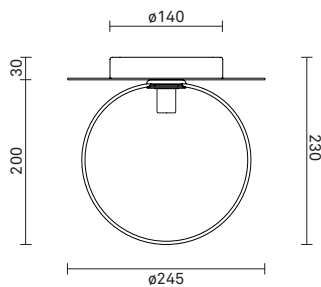

NUURA

LIILA 1 LARGE WALL/CEILING - Opal

Design: Sofie Refer, 2018. EU-model.

Liila 1 Large Wall/Ceiling in mouth blown Opal White glass and Light Silver finish.

Liila Collection has a Nordic simplistic yet sensuous look due to the fine reflections in the glass and metal. The mouth blown glass is elegantly framed by the metal disc in soft metallic finish.

NUURA

TECHNICAL INFO

Product no.: 04490324

Type: Wall Light - Indoor

Colour:

Glass: Opal White

Metal: Light Silver

Materials:

Powder coated metal

Mouth-blown glass

Dimensions:

∅245mm x 230mm

Product weight:

Product: 1190 g

Packaging:

Dimensions: L: 523mm x W: 303mm x H: 238mm