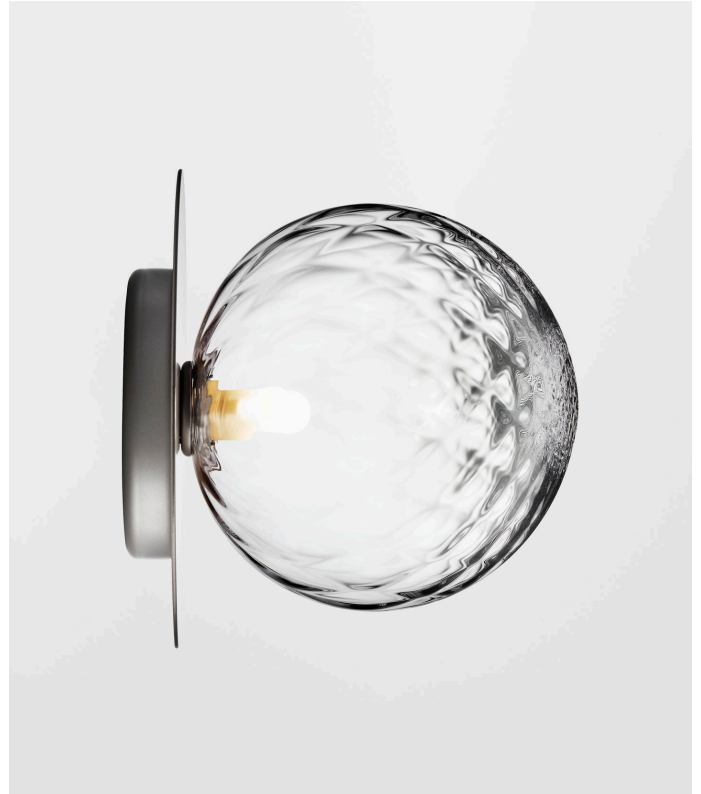

NUURA

LIILA 1 LARGE WALL/CEILING - Optic

Design: Sofie Refer, 2018. EU-model.

Liila 1 Large Wall/Ceiling in mouth blown Optic Clear glass and Ligth Silver finish.

Liila Collection has a Nordic simplistic yet sensuous look due to the fine reflections in the glass and metal. The mouth blown glass is elegantly framed by the metal disc in soft metallic finish.

While the version in Optic Clear glass creates sparkeling reflections, the version in Opal White glass completes the minimalistic Nordic look.

Liila 1 Large Wall/Ceiling works perfectly single or grouped in a decorative formation. Liila 1 also suits smaller rooms, the bathroom and the entrance hall.

NUURA

TECHNICAL INFO

Product no.: 04490323

Type: Wall Light - Indoor

Colour:

Glass: Optic Clear

Metal: Light Silver

Materials:

Powder coated metal

Mouth-blown glass

Dimensions:

∅245mm x 230mm

Product weight:

Product: 1190 g

Packaging:

Dimensions: L: 523mm x W: 303mm x H: 238mm