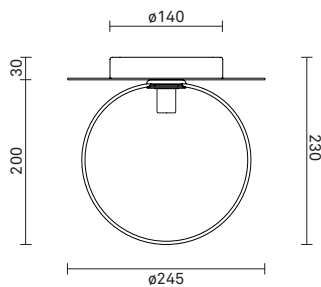

NUURA

LIILA 1 LARGE WALL/CEILING - Optic

Design: Sofie Refer, 2018. EU-model.

Liila 1 Large Wall/Ceiling in mouth blown Optic Clear glass and Ligth Silver finish.

Liila Collection has a Nordic simplistic yet sensuous look due to the fine reflections in the glass and metal. The mouth blown glass is elegantly framed by the metal disc in soft metallic finish.

NUURA

TECHNICAL INFO

Product no.: 04490323

Type: Wall Light - Indoor

Colour:

Glass: Optic Clear

Metal: Light Silver

Materials:

Powder coated metal

Mouth-blown glass

Dimensions:

∅245mm x 230mm

Product weight:

Product: 1190 g

Packaging:

Dimensions: L: 523mm x W: 303mm x H: 238mm