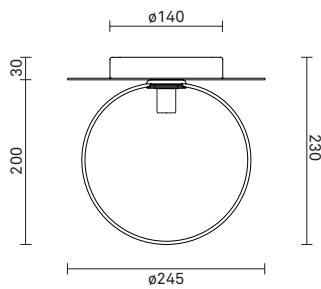

NUURA

TECHNICAL INFO

Product no.: 04490124

Type: Wall Light - Indoor

Colour:

Glass: Opal White

Metal: Nordic Gold

Materials:

Powder coated metal

Mouth-blown glass

Dimensions:

∅245mm x 230mm

Product weight:

Product: 1190 g

Packaging:

Dimensions: L: 523mm x W: 303mm x H: 238mm