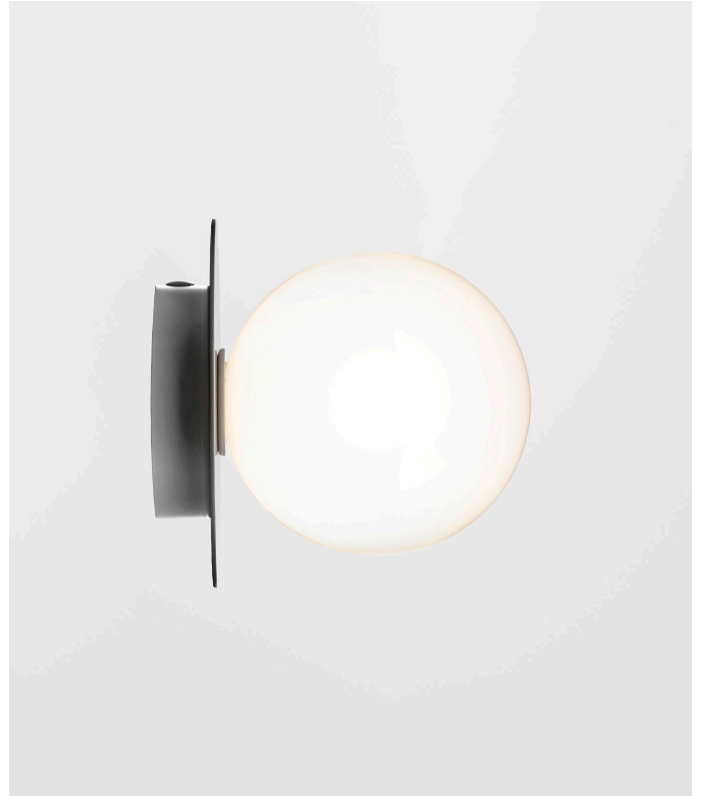

NUURA

LIILA 1 MEDIUM WALL/CEILING - Opal

Design: Sofie Refer, 2018. EU-model.

Liila 1 Wall/Ceiling in mouth blown Opal White glass and Light Silver finish.

Liila Collection has a Nordic simplistic yet sensuous look due to the fine reflections in the glass and metal. The mouth blown glass is elegantly framed by the metal disc in soft metallic finish.

While the version in Optic Clear glass creates sparkeling reflections, the version in Opal White glass completes the minimalistic Nordic look.

Liila 1 Wall/Ceiling works perfectly single or grouped in a decorative formation. Liila 1 also suits smaller rooms, the bathroom and the entrance hall.

NUURA

TECHNICAL INFO

Product no.: 04480324

Type: Wall Light - Indoor

Colour:

Glass: Opal White

Metal: Light Silver

Materials:

Powder coated metal

Mouth-blown glass

Dimensions:

∅165mm x 170mm

Product weight:

Product: 999 g

Packaging:

Dimensions: L: 338mm x W: 194mm x H: 175mm