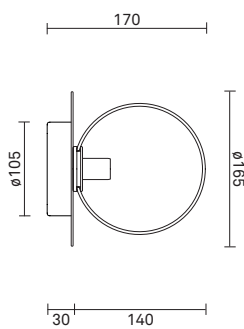

NUURA

LIILA 1 MEDIUM WALL/CEILING - Opal

Design: Sofie Refer, 2018. EU-model.

Liila 1 Wall/Ceiling in mouth blown Opal White glass and Light Silver finish.

Liila Collection has a Nordic simplistic yet sensuous look due to the fine reflections in the glass and metal. The mouth blown glass is elegantly framed by the metal disc in soft metallic finish.

NUURA

TECHNICAL INFO

Product no.: 04480324

Type: Wall Light - Indoor

Colour:

Glass: Opal White

Metal: Light Silver

Materials:

Powder coated metal

Mouth-blown glass

Dimensions:

∅165mm x 170mm

Product weight:

Product: 999 g

Packaging:

Dimensions: L: 338mm x W: 194mm x H: 175mm