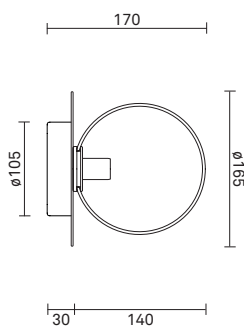

NUURA

LIILA 1 MEDIUM WALL/CEILING - Optic

Design: Sofie Refer, 2018. EU-model.

Liila 1 Wall/Ceiling in mouth blown Optic Clear glass and Light Silver finish.

Liila Collection has a Nordic simplistic yet sensuous look due to the fine reflections in the glass and metal. The mouth blown glass is elegantly framed by the metal disc in soft metallic finish.

NUURA

TECHNICAL INFO

Product no.: 04480323

Type: Wall Light - Indoor

Colour:

Glass: Optic Clear

Metal: Light Silver

Materials:

Powder coated metal

Mouth-blown glass

Dimensions:

∅165mm x 170mm

Product weight:

Product: 999 g

Packaging:

Dimensions: L: 338mm x W: 194mm x H: 175mm