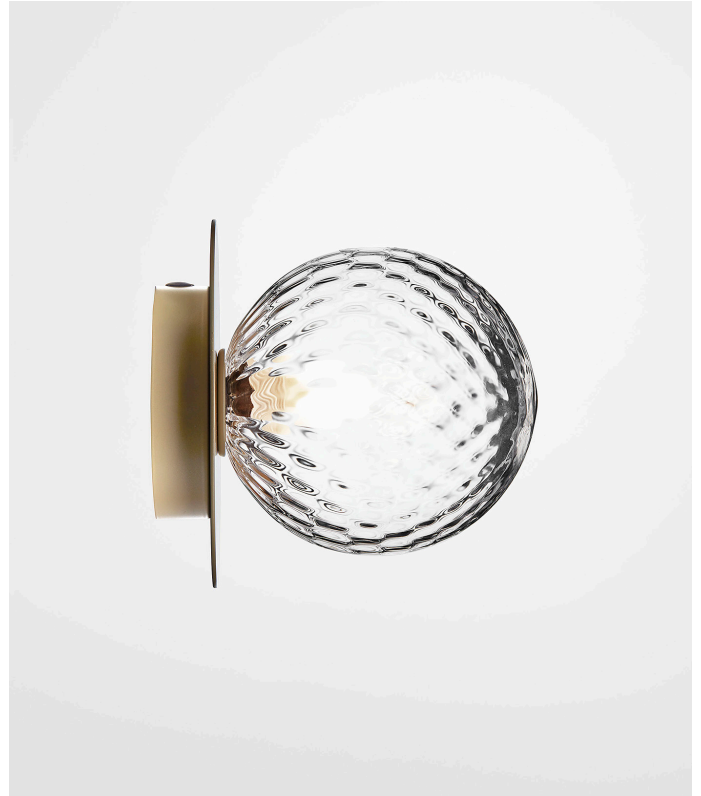

## LIILA 1 MEDIUM WALL/CEILING - Optic

Design: Sofie Refer, 2018. EU-model.

### Liila 1 Wall/Ceiling in mouth blown Optic Clear glass and Nordic Gold finish.

Liila Collection has a Nordic simplistic yet sensuous look due to the fine reflections in the glass and metal. The mouth blown glass is elegantly framed by the metal disc in soft metallic finish.

While the version in Optic Clear glass creates sparkling reflections, the version in Opal White glass completes the minimalistic Nordic look.

**Liila 1 Wall/Ceiling** works perfectly single or grouped in a decorative formation. Liila 1 also suits smaller rooms, the bathroom and the entrance hall.

## TECHNICAL INFO

**Product no.:** 04480123

**Type:** Wall Light - Indoor

**Colour:**

Glass: Optic Clear

Metal: Nordic Gold

**Materials:**

Powder coated metal