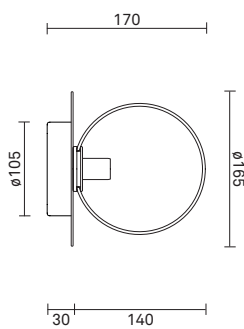

NUURA

LIILA 1 MEDIUM WALL/CEILING - Optic

Design: Sofie Refer, 2018. EU-model.

Liila 1 Wall/Ceiling in mouth blown Optic Clear glass and Nordic Gold finish.

Liila Collection has a Nordic simplistic yet sensuous look due to the fine reflections in the glass and metal. The mouth blown glass is elegantly framed by the metal disc in soft metallic finish.

While the version in Optic Clear glass creates sparkling reflections, the version in Opal White glass completes the minimalistic Nordic look.

Liila 1 Wall/Ceiling works perfectly single or grouped in a decorative formation. Liila 1 also suits smaller rooms, the bathroom and the entrance hall.

Liila collection:

The Liila collection include the following products:

- Liila 1 Wall/Ceiling / Optic
- Liila 1 Wall/Ceiling / Opal
- Liila 1 Large Wall/Ceiling / Optic
- Liila 1 Large Wall/Ceiling / Opal
- Liila 12 Wall/Ceiling / Optic
- Liila 12 Wall/Ceiling / Opal