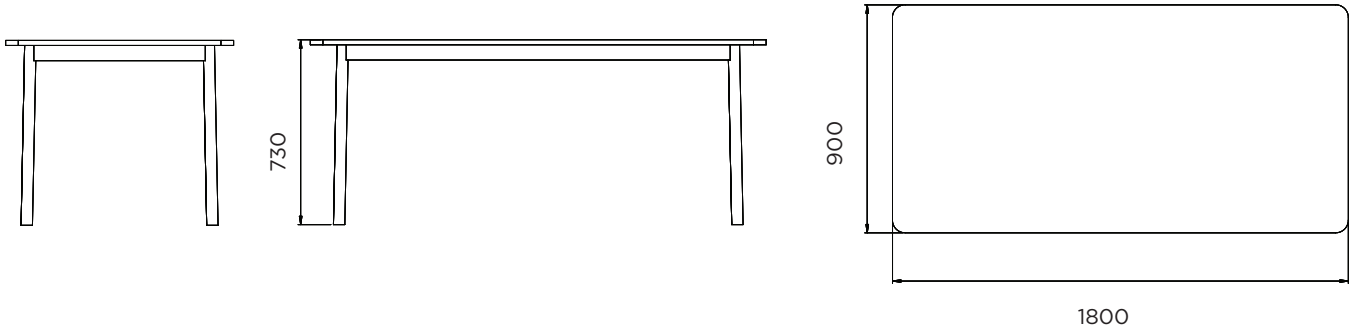

Environmental

Timber Chain of Custody and ISO 14001

Warranty

3 years

Dimensions

6-8 Seater

8-10 Seater