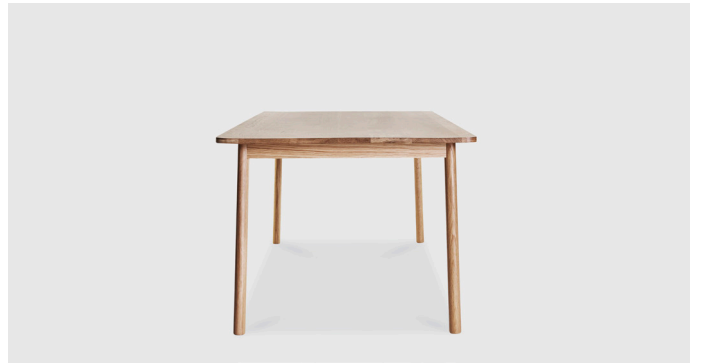

Time Table

Product Description

A timeless everyday table, for any time. Distinguished by a refined modesty, the timber frame and legs are crafted to slender profiles from solid oak.

Finely engineered connections allow the chair to be shipped flat packed and assembled without tools using a unique NOMI thumbscrew, which can be tightened using only a coin!

Tops are available with a choice of solid timber or Compact Laminate with a variety of colour finishes. Legs come in solid oak, with a variety of colour finishes.

Designed by Tomek Archer

Material

Solid American Oak
Also available with compact laminate top