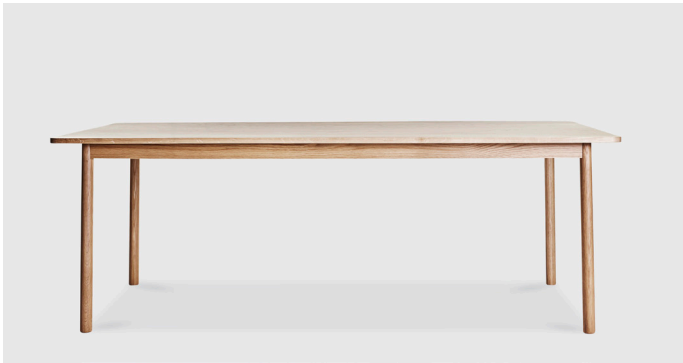

Time Table

Product Description

A timeless everyday table, for any time. Distinguished by a refined modesty, the timber frame and legs are crafted to slender profiles from solid oak.

Finely engineered connections allow the chair to be shipped flat packed and assembled without tools using a unique NOMI thumbscrew, which can be tightened using only a coin!

Tops are available with a choice of solid timber or Compact Laminate with a variety of colour finishes. Legs come in solid oak, with a variety of colour finishes.

Designed by Tomek Archer

Material

Solid American Oak
Also available with compact laminate top