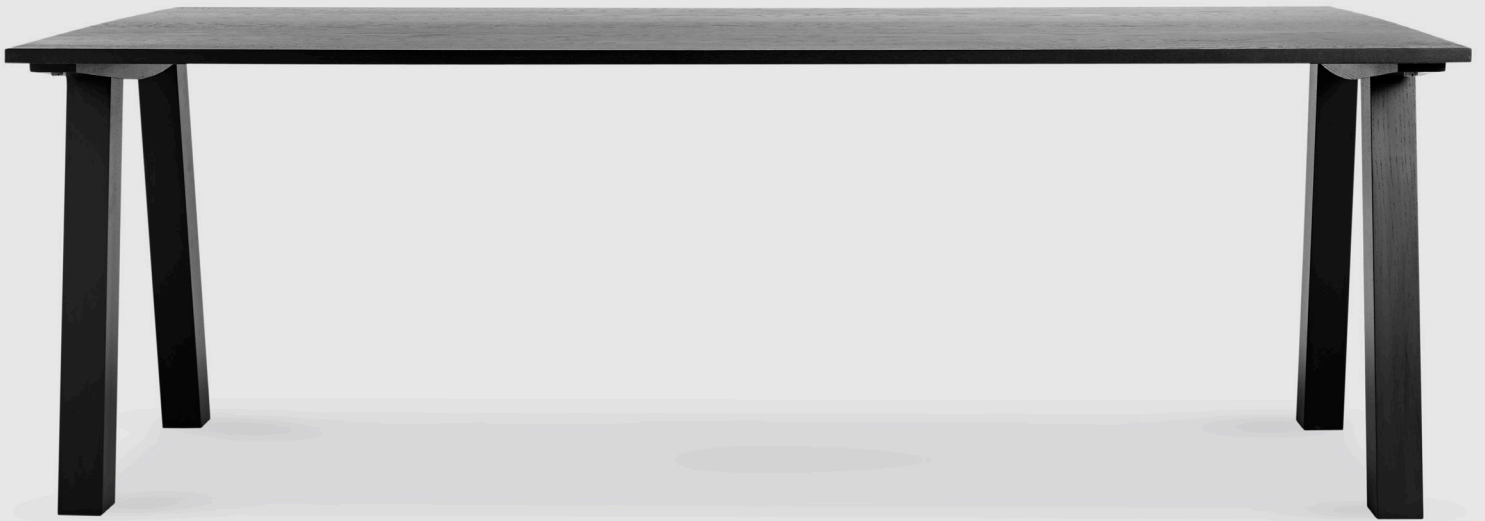

Dove Table

Product Description

A versatile and modular table crafted in solid oak, featuring a dovetail-shaped beam that runs underneath the length of the top. The thoughtful design allows the legs to be positioned in a variety of locations as required. This functionality makes the Dove Table equally suitable as a stand-alone table or set up in series to create longer tables or workstations.

Originally conceived as a work bench, the Dove Table is suitable in domestic, office and hospitality environments for its clean lines, solid frame, flexible arrangements and durable finishes.

Tops are available with a choice of solid oak timber or Compact Laminate with a variety of colour finishes. Legs come in solid oak, with a variety of colour finishes.

Designed by Tomek Archer

Material

Solid American Oak
Also available with
compact laminate top

Environmental

Timber Chain of Custody
and ISO 14001

Warranty

3 years

Dimensions

6-8 Seater

8-10 Seater