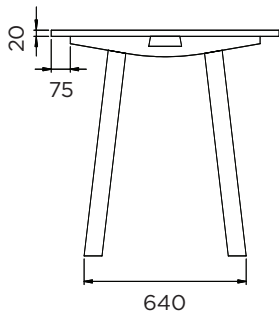

Dimensions

6-8 Seater