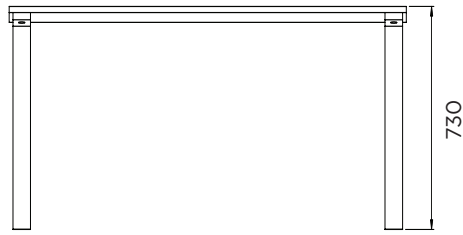

Dimensions

6-8 Seater