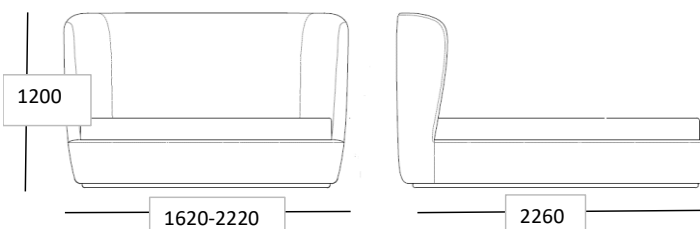

VERSION

- Fully upholstered / black base
Available for mattresses: 140x200 cm, 160x200 cm, 180x200 cm, 200x200 cm.
Note! The bed is without mattresses and slatted bed base

TYPES

Order item - look for part number in the pricelist.
The series consists of the following:

Stay Sofa , W: 70 cm // L: 150 cm, 190 cm, 260 cm.
Stay Sofa , W: 95 cm // L: 190 cm, 220 cm, 260 cm
Stay Sofa , W: 110 cm // L: 220 cm, 260 cm
Stay Lounge Chair - Large
Stay Lounge Chair - Small
Stay Lounge Chair - Small Swivel
Stay Ottoman

MEASUREMENTS

FACTS

MEASUREMENT - H X L X W: MM

Headboard height: 1200 mm
Bed frame height: 330 mm
Bed length: 2260 mm
Frame width for 140 mattress : 1620 mm
Frame width for 160 mattress : 1820 mm
Frame width for 180 mattress : 2020 mm
Frame width for 200 mattress : 2220 mm

WEIGHT ITEM

w.140: 90 kg
w.160: 95 kg
w.180: 100 kg
w.200: 105 kg

PACKAGING TYPE

Cardboard box, chipboard and euro pallet

PACKAGING MEASUREMENT - L x W x H CM

w.140: 184,5 x 57,5 x 123
w.160: 187 x 57,5 x 123
w.180: 207 x 57,5 x 123
w.200: 227 x 57,5 x 123