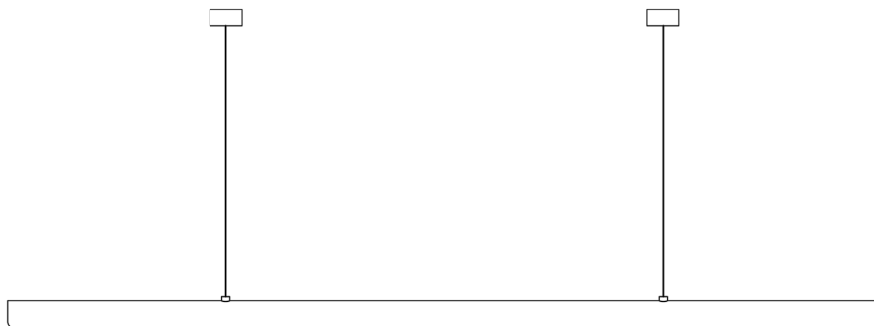

### SPECIFICATIONS

LEAD-TIME	5 Weeks (Enquire for shorter lead-times)	LAMP	CRI 90, 24V LED Strip.
FINISH	Aluminium, Powder Coated	POWER/TEMP	17 W/m, 3000k (Warm White)
CANOPY	Black or White. (80mm dia x 38mm H)	OUTPUT	1800 lm/m
FLEX	2m, Black or White. (2 core) (Longer available on request)	AVG LIFETIME	60,000 hours
SIZES (mm)	960, 1260, 1560, 1860, 2160, 2460	CONTROL	Included. Dimming available upon request
INSTALLATION	Pendants must be installed and wired by a qualified electrician.	CARE	Ensure the electricity supply is switched off before cleaning. Remove dust with a soft dry cloth. Do not use solvents or abrasive materials when cleaning.
WARRANTY	12 Month Manufactures Warranty		

UV Fold / U

UFD96, UFD126, UFD156

Dims: 960 mm L, 72mm H, 54mm D  
Rose: 80mm dia x 38mm H  
Weight: 2kg

Dims: 1260 mm L, 72mm H, 54mm D  
Rose: 80mm dia x 38mm H  
Weight: 2.5kg

Dims: 1560 mm L, 72mm H, 54mm D  
Rose: 80mm dia x 38mm H  
Weight: 3kg

**UV Fold / U**  
UFD186, UFD216, UFD246

Dims: 1860 mm L, 72mm H, 54mm D  
Rose: 80mm dia x 38mm H  
Weight: 3.5kg

Dims: 2160 mm L, 72mm H, 54mm D  
Rose: 80mm dia x 38mm H  
Weight: 4kg

Dims: 2460 mm L, 72mm H, 54mm D  
Rose: 80mm dia x 38mm H  
Weight: 5kg