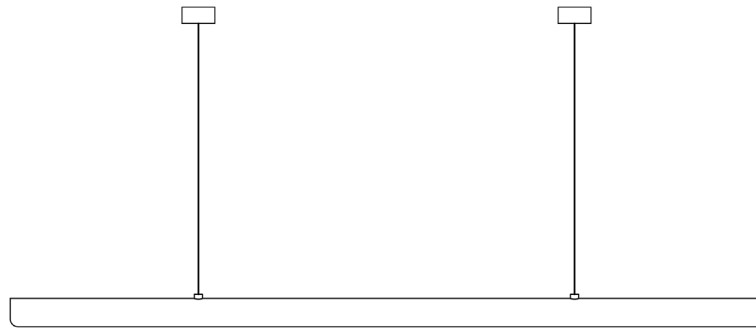

### SPECIFICATIONS

LEAD-TIME	5 Weeks (Enquire for shorter lead-times)	LAMP	CRI 90, 24V LED Strip.
FINISH	Aluminium, Powder Coated	POWER/TEMP	17 W/m, 3000k (Warm White)
CANOPY	Black or White. (80mm dia x 38mm H)	OUTPUT	1800 lm/m
FLEX	2m, Black or White. (2 core) (Longer available on request)	AVG LIFETIME	60,000 hours
SIZES (mm)	960, 1260, 1560, 1860, 2160, 2460	CONTROL	Included. Dimming available upon request
INSTALLATION	Pendants must be installed and wired by a qualified electrician.	CARE	Ensure the electricity supply is switched off before cleaning. Remove dust with a soft dry cloth. Do not use solvents or abrasive materials when cleaning.
WARRANTY	12 Month Manufactures Warranty		

UV Fold / U

UFD96, UFD126, UFD156

Dims: 960 mm L, 72mm H, 54mm D  
Rose: 80mm dia x 38mm H  
Weight: 2kg

Dims: 1260 mm L, 72mm H, 54mm D  
Rose: 80mm dia x 38mm H  
Weight: 2.5kg

Dims: 1560 mm L, 72mm H, 54mm D  
Rose: 80mm dia x 38mm H  
Weight: 3kg

**UV Fold / U**  
UFD186, UFD216, UFD246

Dims: 1860 mm L, 72mm H, 54mm D  
Rose: 80mm dia x 38mm H  
Weight: 3.5kg

Dims: 2160 mm L, 72mm H, 54mm D  
Rose: 80mm dia x 38mm H  
Weight: 4kg

Dims: 2460 mm L, 72mm H, 54mm D  
Rose: 80mm dia x 38mm H  
Weight: 5kg