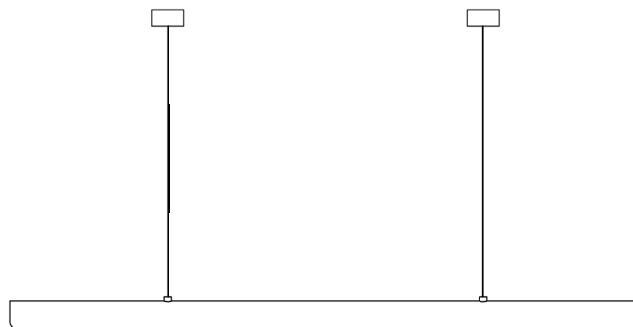

### SPECIFICATIONS

LEAD-TIME	5 Weeks (Enquire for shorter lead-times)	LAMP	CRI 90, 24V LED Strip.
FINISH	Aluminium, Powder Coated	POWER/TEMP	17 W/m, 3000k (Warm White)
CANOPY	Black or White. (80mm dia x 38mm H)	OUTPUT	1800 lm/m
FLEX	2m, Black or White. (2 core) (Longer available on request)	AVG LIFETIME	60,000 hours
SIZES (mm)	960, 1260, 1560, 1860, 2160, 2460	CONTROL	Included. Dimming available upon request
INSTALLATION	Pendants must be installed and wired by a qualified electrician.	CARE	Ensure the electricity supply is switched off before cleaning. Remove dust with a soft dry cloth. Do not use solvents or abrasive materials when cleaning.
WARRANTY	12 Month Manufactures Warranty		

UV Fold / U

UFD96, UFD126, UFD156

Dims: 960 mm L, 72mm H, 54mm D  
Rose: 80mm dia x 38mm H  
Weight: 2kg

Dims: 1260 mm L, 72mm H, 54mm D  
Rose: 80mm dia x 38mm H  
Weight: 2.5kg

Dims: 1560 mm L, 72mm H, 54mm D  
Rose: 80mm dia x 38mm H  
Weight: 3kg

**UV Fold / U**  
UFD186, UFD216, UFD246

Dims: 1860 mm L, 72mm H, 54mm D  
Rose: 80mm dia x 38mm H  
Weight: 3.5kg

Dims: 2160 mm L, 72mm H, 54mm D  
Rose: 80mm dia x 38mm H  
Weight: 4kg

Dims: 2460 mm L, 72mm H, 54mm D  
Rose: 80mm dia x 38mm H  
Weight: 5kg