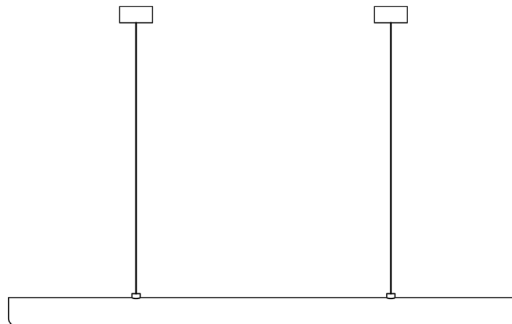

### SPECIFICATIONS

LEAD-TIME	5 Weeks (Enquire for shorter lead-times)	LAMP	CRI 90, 24V LED Strip.
FINISH	Aluminium, Powder Coated	POWER/TEMP	17 W/m, 3000k (Warm White)
CANOPY	Black or White. (80mm dia x 38mm H)	OUTPUT	1800 lm/m
FLEX	2m, Black or White. (2 core) (Longer available on request)	AVG LIFETIME	60,000 hours
SIZES (mm)	960, 1260, 1560, 1860, 2160, 2460	CONTROL	Included. Dimming available upon request
INSTALLATION	Pendants must be installed and wired by a qualified electrician.	CARE	Ensure the electricity supply is switched off before cleaning. Remove dust with a soft dry cloth. Do not use solvents or abrasive materials when cleaning.
WARRANTY	12 Month Manufactures Warranty		

UV Fold / U

UFD96, UFD126, UFD156

Dims: 960 mm L, 72mm H, 54mm D  
Rose: 80mm dia x 38mm H  
Weight: 2kg

Dims: 1260 mm L, 72mm H, 54mm D  
Rose: 80mm dia x 38mm H  
Weight: 2.5kg

Dims: 1560 mm L, 72mm H, 54mm D  
Rose: 80mm dia x 38mm H  
Weight: 3kg

**UV Fold / U**  
UFD186, UFD216, UFD246

Dims: 1860 mm L, 72mm H, 54mm D  
Rose: 80mm dia x 38mm H  
Weight: 3.5kg

Dims: 2160 mm L, 72mm H, 54mm D  
Rose: 80mm dia x 38mm H  
Weight: 4kg

Dims: 2460 mm L, 72mm H, 54mm D  
Rose: 80mm dia x 38mm H  
Weight: 5kg