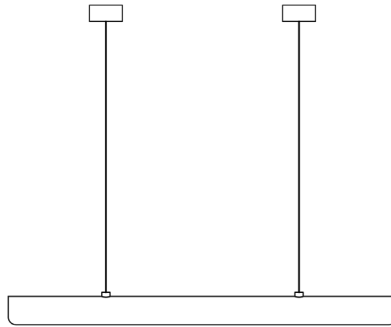

### SPECIFICATIONS

LEAD-TIME	5 Weeks (Enquire for shorter lead-times)	LAMP	CRI 90, 24V LED Strip.
FINISH	Aluminium, Powder Coated	POWER/TEMP	17 W/m, 3000k (Warm White)
CANOPY	Black or White. (80mm dia x 38mm H)	OUTPUT	1800 lm/m
FLEX	2m, Black or White. (2 core) (Longer available on request)	AVG LIFETIME	60,000 hours
SIZES (mm)	960, 1260, 1560, 1860, 2160, 2460	CONTROL	Included. Dimming available upon request
INSTALLATION	Pendants must be installed and wired by a qualified electrician.	CARE	Ensure the electricity supply is switched off before cleaning. Remove dust with a soft dry cloth. Do not use solvents or abrasive materials when cleaning.
WARRANTY	12 Month Manufactures Warranty		

UV Fold / U

UFD96, UFD126, UFD156

Dims: 960 mm L, 72mm H, 54mm D  
Rose: 80mm dia x 38mm H  
Weight: 2kg

Dims: 1260 mm L, 72mm H, 54mm D  
Rose: 80mm dia x 38mm H  
Weight: 2.5kg

Dims: 1560 mm L, 72mm H, 54mm D  
Rose: 80mm dia x 38mm H  
Weight: 3kg

**UV Fold / U**  
UFD186, UFD216, UFD246

Dims: 1860 mm L, 72mm H, 54mm D  
Rose: 80mm dia x 38mm H  
Weight: 3.5kg

Dims: 2160 mm L, 72mm H, 54mm D  
Rose: 80mm dia x 38mm H  
Weight: 4kg

Dims: 2460 mm L, 72mm H, 54mm D  
Rose: 80mm dia x 38mm H  
Weight: 5kg