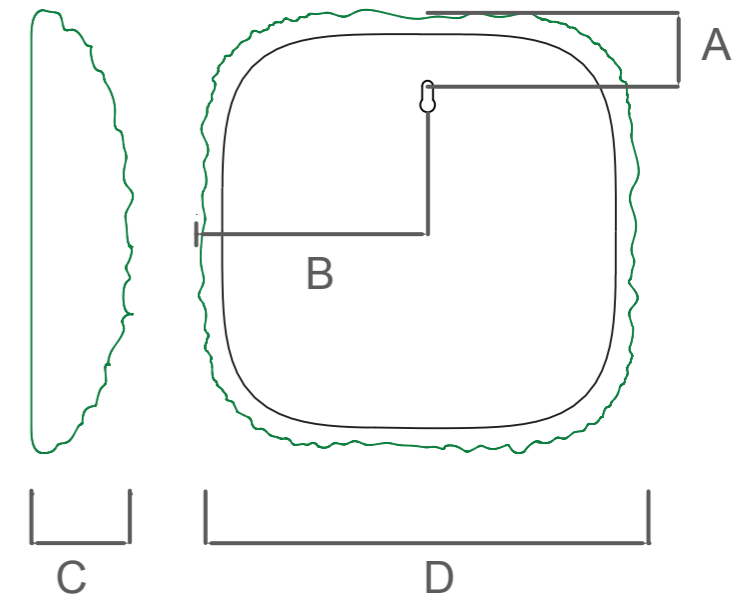

DIMENSIONS

SQUARE

CIRCLE

SQUIRCLE

	Small (C-XX-30)	Medium (C-XX-45)	Large (C-XX-60)
A	75 mm / 3"	75 mm / 3"	75 mm / 3"
B	150 mm / 5.9"	225 mm / 8.9"	300 mm / 11.8"
C	90 mm / 3.5"	100 mm / 3.9"	110 mm / 4.3"
D	300 mm / 11.8"	450 mm / 17.7"	600 mm / 23.6"

INSTALLATION GUIDE

PRODUCT: CONVEX

DIMENSIONS

HEXAGON

	Small (C-HX-30)	Medium (C-HX-45)	Large (C-HX-60)
A	75 mm / 3.0"	75 mm / 3.0"	75 mm / 3.0"
B	150 mm / 3.9"	225 mm / 8.8"	300 mm / 13"
C	300 mm / 11.8"	450 mm / 17.2"	600 mm / 23.6"
D	90 mm / 3.5"	100 mm / 3.9"	110 mm / 4.3"
E	260 mm / 10.2"	390 mm / 15.3"	520 mm / 20.5"

	Small (C-HX-30)	Medium (C-HX-45)	Large (C-HX-60)
F	130 mm / 5.1"	198 mm / 7.8"	263 mm / 10.4"
G	231 mm / 9.1"	343 mm / 13.5"	456 mm / 18.0"
H	266 mm / 10.5"	396 mm / 15.59"	526 mm / 20.7"
I	266 mm / 10.5"	396 mm / 15.59"	526 mm / 20.7"
J	231 mm / 9.1"	343 mm / 13.5"	456 mm / 18.0"
K	130 mm / 5.1"	198 mm / 7.8"	263 mm / 10.4"