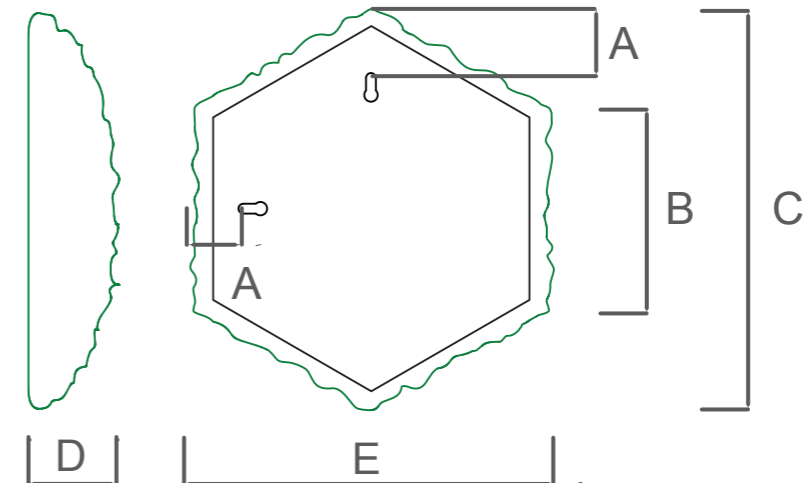

DIMENSIONS

SQUARE

CIRCLE

SQUIRCLE

	Small (C-XX-30)	Medium (C-XX-45)	Large (C-XX-60)
A	75 mm / 3"	75 mm / 3"	75 mm / 3"
B	150 mm / 5.9"	225 mm / 8.9"	300 mm / 11.8"
C	90 mm / 3.5"	100 mm / 3.9"	110 mm / 4.3"
D	300 mm / 11.8"	450 mm / 17.7"	600 mm / 23.6"

INSTALLATION GUIDE

PRODUCT: CONVEX

DIMENSIONS

HEXAGON

	Small (C-HX-30)	Medium (C-HX-45)	Large (C-HX-60)
A	75 mm / 3.0"	75 mm / 3.0"	75 mm / 3.0"
B	150 mm / 3.9"	225 mm / 8.8"	300 mm / 13"
C	300 mm / 11.8"	450 mm / 17.2"	600 mm / 23.6"
D	90 mm / 3.5"	100 mm / 3.9"	110 mm / 4.3"
E	260 mm / 10.2"	390 mm / 15.3"	520 mm / 20.5"

	Small (C-HX-30)	Medium (C-HX-45)	Large (C-HX-60)
F	130 mm / 5.1"	198 mm / 7.8"	263 mm / 10.4"
G	231 mm / 9.1"	343 mm / 13.5"	456 mm / 18.0"
H	266 mm / 10.5"	396 mm / 15.59"	526 mm / 20.7"
I	266 mm / 10.5"	396 mm / 15.59"	526 mm / 20.7"
J	231 mm / 9.1"	343 mm / 13.5"	456 mm / 18.0"
K	130 mm / 5.1"	198 mm / 7.8"	263 mm / 10.4"