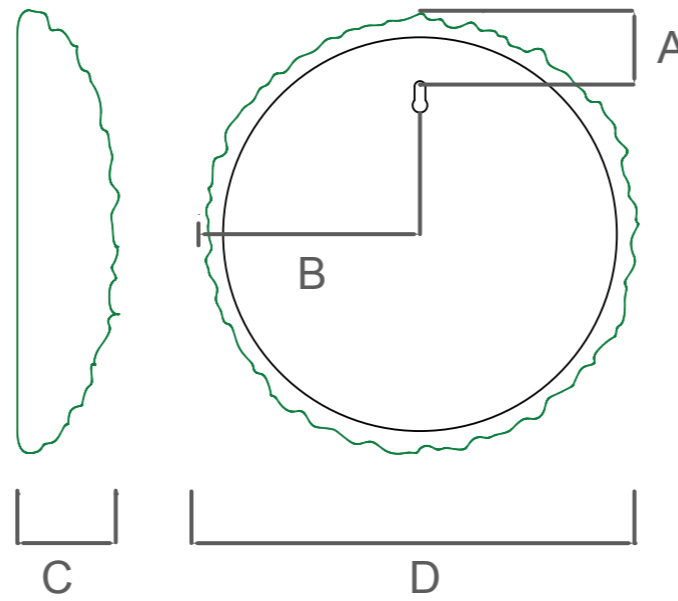

DIMENSIONS

SQUARE

CIRCLE

SQUIRCLE

	Small (C-XX-30)	Medium (C-XX-45)	Large (C-XX-60)
A	75 mm / 3"	75 mm / 3"	75 mm / 3"
B	150 mm / 5.9"	225 mm / 8.9"	300 mm / 11.8"
C	90 mm / 3.5"	100 mm / 3.9"	110 mm / 4.3"
D	300 mm / 11.8"	450 mm / 17.7"	600 mm / 23.6"

INSTALLATION GUIDE

PRODUCT: CONVEX

DIMENSIONS

HEXAGON

	Small (C-HX-30)	Medium (C-HX-45)	Large (C-HX-60)
A	75 mm / 3.0"	75 mm / 3.0"	75 mm / 3.0"
B	150 mm / 3.9"	225 mm / 8.8"	300 mm / 13"
C	300 mm / 11.8"	450 mm / 17.2"	600 mm / 23.6"
D	90 mm / 3.5"	100 mm / 3.9"	110 mm / 4.3"
E	260 mm / 10.2"	390 mm / 15.3"	520 mm / 20.5"

	Small (C-HX-30)	Medium (C-HX-45)	Large (C-HX-60)
F	130 mm / 5.1"	198 mm / 7.8"	263 mm / 10.4"
G	231 mm / 9.1"	343 mm / 13.5"	456 mm / 18.0"
H	266 mm / 10.5"	396 mm / 15.59"	526 mm / 20.7"
I	266 mm / 10.5"	396 mm / 15.59"	526 mm / 20.7"
J	231 mm / 9.1"	343 mm / 13.5"	456 mm / 18.0"
K	130 mm / 5.1"	198 mm / 7.8"	263 mm / 10.4"