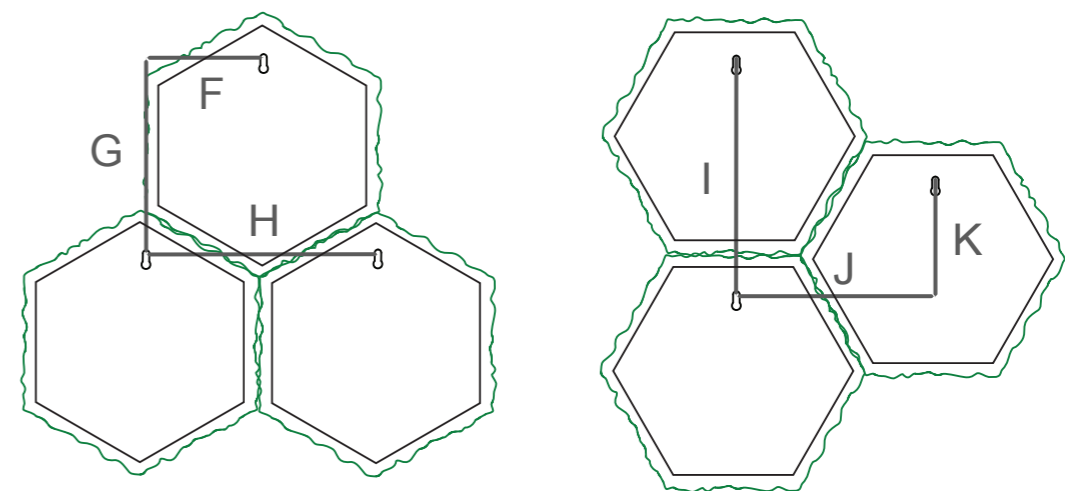

DIMENSIONS

SQUARE

CIRCLE

SQUIRCLE

	Small (C-XX-30)	Medium (C-XX-45)	Large (C-XX-60)
A	75 mm / 3"	75 mm / 3"	75 mm / 3"
B	150 mm / 5.9"	225 mm / 8.9"	300 mm / 11.8"
C	90 mm / 3.5"	100 mm / 3.9"	110 mm / 4.3"
D	300 mm / 11.8"	450 mm / 17.7"	600 mm / 23.6"

INSTALLATION GUIDE

PRODUCT: CONVEX

DIMENSIONS

HEXAGON

	Small (C-HX-30)	Medium (C-HX-45)	Large (C-HX-60)
A	75 mm / 3.0"	75 mm / 3.0"	75 mm / 3.0"
B	150 mm / 3.9"	225 mm / 8.8"	300 mm / 13"
C	300 mm / 11.8"	450 mm / 17.2"	600 mm / 23.6"
D	90 mm / 3.5"	100 mm / 3.9"	110 mm / 4.3"
E	260 mm / 10.2"	390 mm / 15.3"	520 mm / 20.5"

	Small (C-HX-30)	Medium (C-HX-45)	Large (C-HX-60)
F	130 mm / 5.1"	198 mm / 7.8"	263 mm / 10.4"
G	231 mm / 9.1"	343 mm / 13.5"	456 mm / 18.0"
H	266 mm / 10.5"	396 mm / 15.59"	526 mm / 20.7"
I	266 mm / 10.5"	396 mm / 15.59"	526 mm / 20.7"
J	231 mm / 9.1"	343 mm / 13.5"	456 mm / 18.0"
K	130 mm / 5.1"	198 mm / 7.8"	263 mm / 10.4"