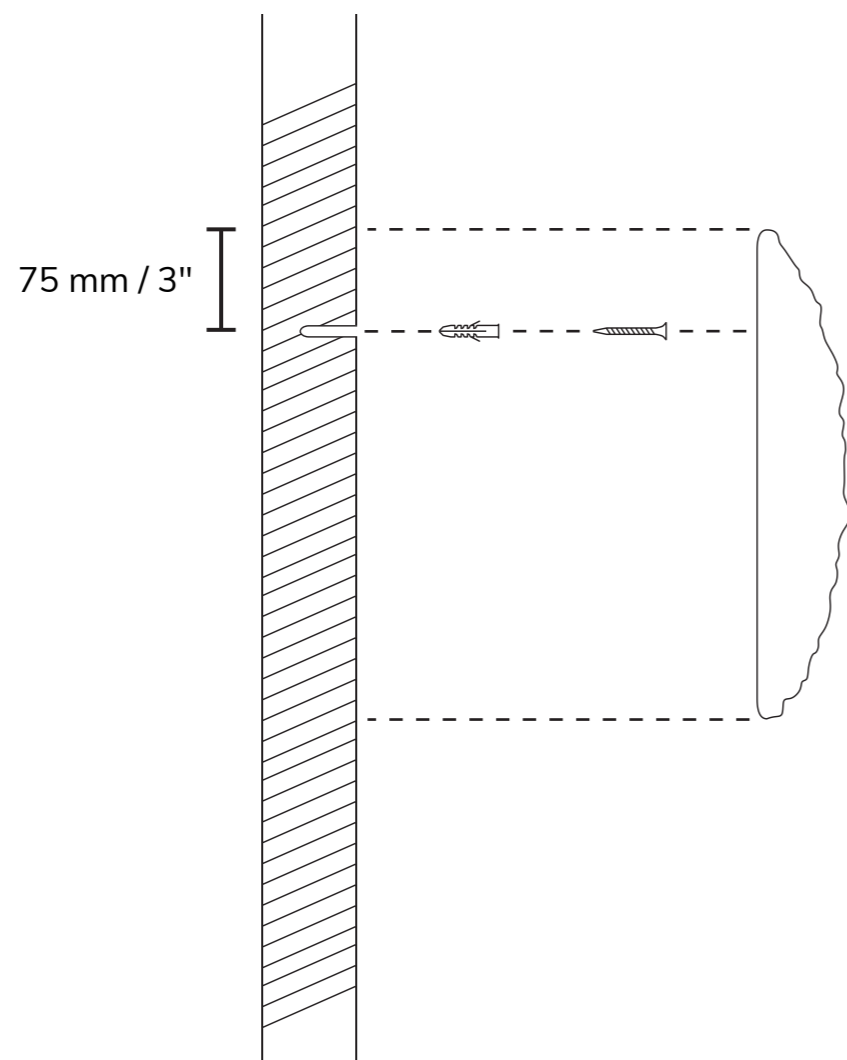

DIMENSIONS

SQUARE

CIRCLE

SQUIRCLE

	Small (C-XX-30)	Medium (C-XX-45)	Large (C-XX-60)
A	75 mm / 3"	75 mm / 3"	75 mm / 3"
B	150 mm / 5.9"	225 mm / 8.9"	300 mm / 11.8"
C	90 mm / 3.5"	100 mm / 3.9"	110 mm / 4.3"
D	300 mm / 11.8"	450 mm / 17.7"	600 mm / 23.6"

INSTALLATION GUIDE

PRODUCT: CONVEX

DIMENSIONS

HEXAGON

	Small (C-HX-30)	Medium (C-HX-45)	Large (C-HX-60)
A	75 mm / 3.0"	75 mm / 3.0"	75 mm / 3.0"
B	150 mm / 3.9"	225 mm / 8.8"	300 mm / 13"
C	300 mm / 11.8"	450 mm / 17.2"	600 mm / 23.6"
D	90 mm / 3.5"	100 mm / 3.9"	110 mm / 4.3"
E	260 mm / 10.2"	390 mm / 15.3"	520 mm / 20.5"

	Small (C-HX-30)	Medium (C-HX-45)	Large (C-HX-60)
F	130 mm / 5.1"	198 mm / 7.8"	263 mm / 10.4"
G	231 mm / 9.1"	343 mm / 13.5"	456 mm / 18.0"
H	266 mm / 10.5"	396 mm / 15.59"	526 mm / 20.7"
I	266 mm / 10.5"	396 mm / 15.59"	526 mm / 20.7"
J	231 mm / 9.1"	343 mm / 13.5"	456 mm / 18.0"
K	130 mm / 5.1"	198 mm / 7.8"	263 mm / 10.4"