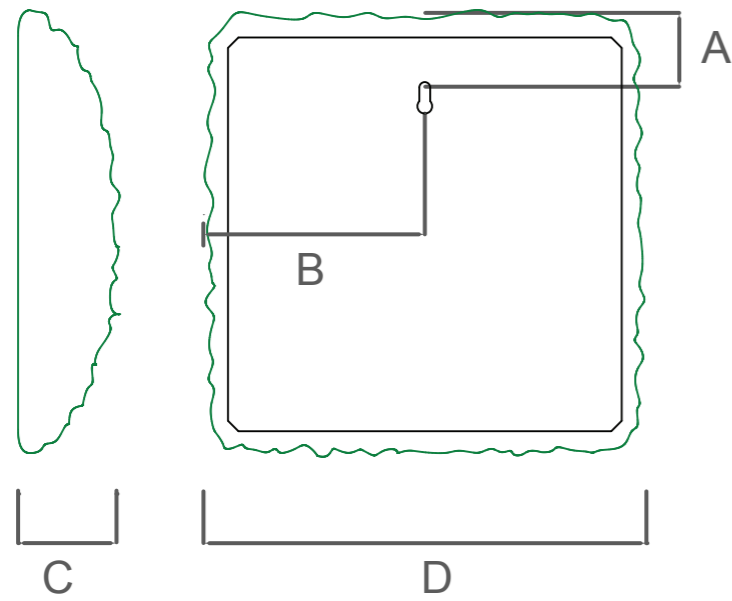

DIMENSIONS

SQUARE

CIRCLE

SQUIRCLE

	Small (C-XX-30)	Medium (C-XX-45)	Large (C-XX-60)
A	75 mm / 3"	75 mm / 3"	75 mm / 3"
B	150 mm / 5.9"	225 mm / 8.9"	300 mm / 11.8"
C	90 mm / 3.5"	100 mm / 3.9"	110 mm / 4.3"
D	300 mm / 11.8"	450 mm / 17.7"	600 mm / 23.6"

INSTALLATION GUIDE

PRODUCT: CONVEX

DIMENSIONS

HEXAGON

	Small (C-HX-30)	Medium (C-HX-45)	Large (C-HX-60)
A	75 mm / 3.0"	75 mm / 3.0"	75 mm / 3.0"
B	150 mm / 3.9"	225 mm / 8.8"	300 mm / 13"
C	300 mm / 11.8"	450 mm / 17.2"	600 mm / 23.6"
D	90 mm / 3.5"	100 mm / 3.9"	110 mm / 4.3"
E	260 mm / 10.2"	390 mm / 15.3"	520 mm / 20.5"

	Small (C-HX-30)	Medium (C-HX-45)	Large (C-HX-60)
F	130 mm / 5.1"	198 mm / 7.8"	263 mm / 10.4"
G	231 mm / 9.1"	343 mm / 13.5"	456 mm / 18.0"
H	266 mm / 10.5"	396 mm / 15.59"	526 mm / 20.7"
I	266 mm / 10.5"	396 mm / 15.59"	526 mm / 20.7"
J	231 mm / 9.1"	343 mm / 13.5"	456 mm / 18.0"
K	130 mm / 5.1"	198 mm / 7.8"	263 mm / 10.4"