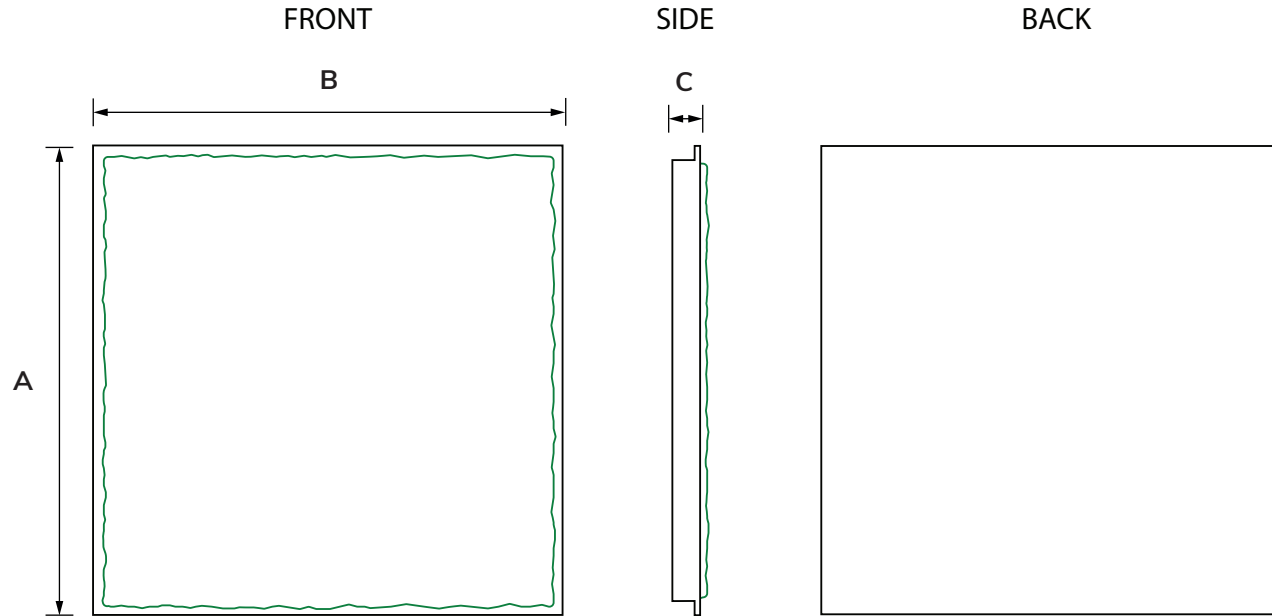

INSTALLATION GUIDE

PRODUCT: CEILING

DIMENSIONS

CL-RM-593x593

For 600x600 mm grids
(Common in Sweden)

| | |
|---|----------------|
| A | 593 mm / 23.3" |
| B | 593 mm / 23.3" |
| C | 30 mm / 1.2" |

CL-RM-603x603

For 2x2 ft grid
(Common in the US)

| | |
|---|----------------|
| A | 603 mm / 23.7" |
| B | 603 mm / 23.7" |
| C | 30 mm / 1.2" |

CL-RM-620x620

For 625x625 mm grids
(Common in Germany)

| | |
|---|----------------|
| A | 620 mm / 24.4" |
| B | 620 mm / 24.4" |
| C | 30 mm / 1.2" |