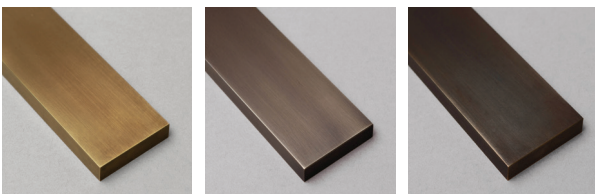

BLOC PENDANT

With clean intersecting forms and a brushed metal finish, the Bloc Pendant offers a refined architectural presence. Its soft ambient light brings warmth to contemporary interiors.

Crafted from precisely machined blocks of Aluminium or Brass, The Bloc Pendant Light features a powerful LED light source that casts an ambient glow.

SPECIFICATIONS

| | | | |
|-------------|---|-----------------|--------------------------------------|
| WARRANTY | 12 Months | LIGHT SOURCE | 24V warm white (3000K) LED |
| MOUNTING | Ceiling | VOLTAGE | 24V |
| WEIGHT | Aluminium 5.5 KG / Brass 10 KG | POWER | 62W |
| ENVIRONMENT | Indoor | SUPPLY INCLUDED | Yes -240V (AUS/NZ) / 120V(US) to 24V |
| MATERIALS | Aluminium / Brass Acrylic Diffuser LED components | | |

FINISH OPTIONS

AGED
BRASS

BRONZED
BRASS

BLACKENED
BRASS

BRUSHED
BRASS

BRUSHED
ALUMINIUM

B-TD

Technical Specifications