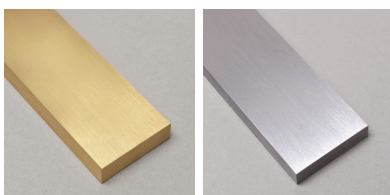

BLOC PENDANT

With clean intersecting forms and a brushed metal finish, the Bloc Pendant offers a refined architectural presence. Its soft ambient light brings warmth to contemporary interiors.

Crafted from precisely machined blocks of Aluminium or Brass, The Bloc Pendant Light features a powerful LED light source that casts an ambient glow.

SPECIFICATIONS

| | | | |
|-------------|---|-----------------|--------------------------------------|
| WARRANTY | 12 Months | LIGHT SOURCE | 24V warm white (3000K) LED |
| MOUNTING | Ceiling | VOLTAGE | 24V |
| WEIGHT | Aluminium 5.5 KG / Brass 10 KG | POWER | 62W |
| ENVIRONMENT | Indoor | SUPPLY INCLUDED | Yes -240V (AUS/NZ) / 120V(US) to 24V |
| MATERIALS | Aluminium / Brass Acrylic Diffuser LED components | | |

FINISH OPTIONS

AGED
BRASS

BRONZED
BRASS

BLACKENED
BRASS

BRUSHED
BRASS

BRUSHED
ALUMINIUM

B-TD

Technical Specifications