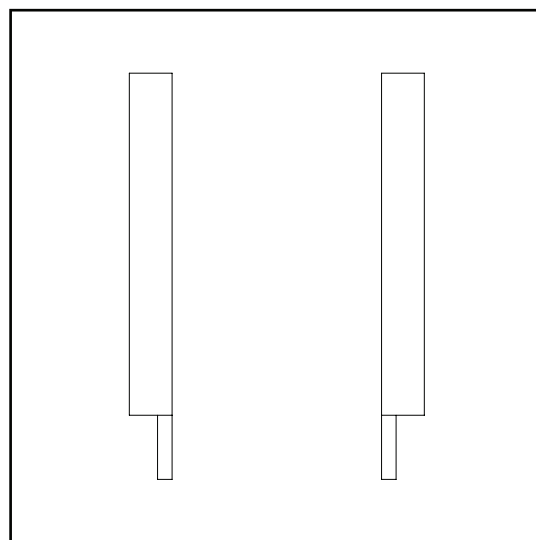

AVAILABLE IN LEFT/ RIGHT