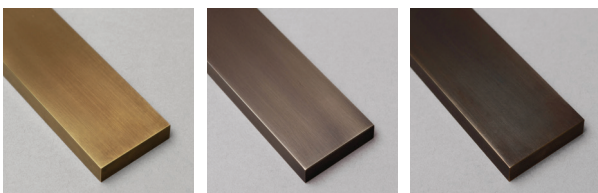

## BLOC WALL SCONCE

The Bloc Wall Sconce takes inspiration from classic minimalist sculpture from the 1960s, reimagined through an interplay of solid, intersecting blocks. Its asymmetrical design allows for both left and right combinations, making it adaptable to a range of spatial compositions.

Crafted from precisely machined blocks of brass, The Bloc Wall Light features a powerful LED light source that casts a soft, diffused light back onto the wall, creating a warm ambient glow.

### FRONT BLOCK FINISH OPTIONS

AGED BRASS

BRONZED BRASS

BLACKENED BRASS