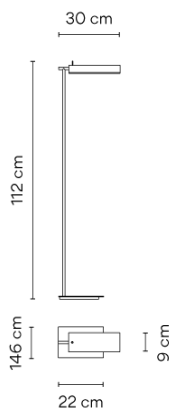

Model Sheet

Finish 23 Warm White
test ral

25 Beige D1
test ral

11 Black
NCS S 8500N

LED 2700 K

Control PUSH / CASAMBI

Electrical connection Plug-in

Light source 1 x LED STRIP 24V 3,4W

LED CRI>90 331 lm 77

Driver Constant Voltage 100~240 V 50/60 Hz

Dimmable LED IP20 Bi-volt ^{ISO-60011}

Application Floor and Table

Packaging 1 Box
1.255 m x 0.395 m x 0.218 m
Gross weight 6.7 kg
Net weight 3.2 kg
Vol. 0.108 m³