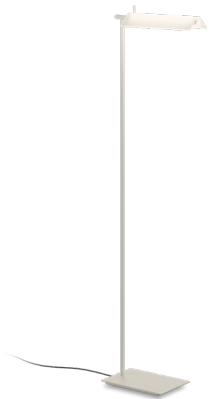

Design By Antoni Arola

Asia combines precision and serenity in a luminaire that translates light into balance. Its floor version extends the gesture of the design, casting an enveloping, diffused light that accompanies moments of rest. Placed beside an armchair or sofa, it creates a warm, architectural presence, balancing clarity and comfort with a soft, silent glow.

Model Sheet

Finish 23 Warm White
test ral

25 Beige D1
test ral

11 Black
NCS S 8500N

LED 2700 K

Control PUSH / CASAMBI

Electrical connection Plug-in

Light source 1 x LED STRIP 24V 3,4W

Lighting effect

Volumetric Diffuser

Subtly directed, diffused light that generates a soft hierarchy of light on to the illuminated surface

All of our products come with a five-year warranty. Check our legal terms at www.vibia.com/warranty