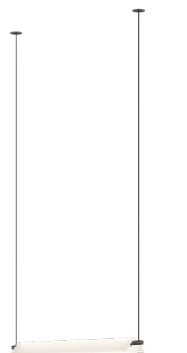

Packaging

1 Box
1.17 m x 0.32 m x 0.15 m
Gross weight 3.3 kg
Net weight 1.8 kg
Vol. 0.0561 m³

Lighting effect

Volumetric Diffuser

Subtly directed, diffused light that generates a soft hierarchy of light on to the illuminated surface

Suspended with lightness, it projects a dual light — diffuse and directional — offering intimacy and clarity in perfect harmony.

Model Sheet

Optional : Extra cable length

Finish

● 11 Black
NCS S 8500N

● 23 Warm White
test ral