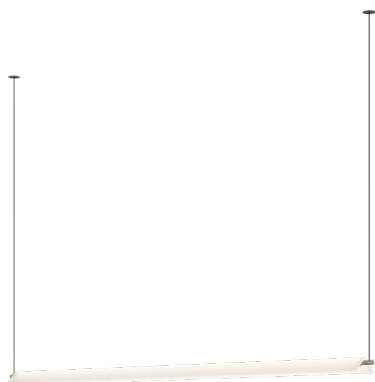

Ideal for large tables or continuous compositions, it defines the atmosphere with serene clarity, transforming the everyday into calm and balance.

Model Sheet

Optional : Extra cable length

Finish

25 Beige D1
test ral

11 Black
NCS S 8500N

23 Warm White
test ral

LED

2700 K

Control

PUSH 1-10V / DALI / CASAMBI

Electrical connection Built-in XS / Surface Canopy / Remote Micro

Light source

Packaging

1 Box
1.58 m x 0.31 m x 0.15 m
Gross weight 4.2 kg
Net weight 2.4 kg
Vol. 0.0734 m³

Lighting effect

Volumetric Diffuser

Subtly directed, diffused light that generates a soft hierarchy of light on to the illuminated surface

Its suspended design balances the transparency of glass and the strength of metal, creating a warm, functional and elegant atmosphere.

Model Sheet

Optional : Extra cable length

Finish

11 Black
NCS S 8500N