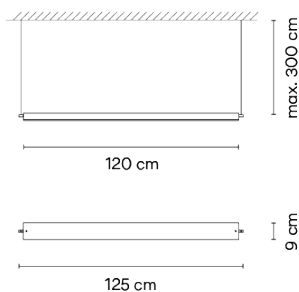

Ideal for large tables or continuous compositions, it defines the atmosphere with serene clarity, transforming the everyday into calm and balance.

Model Sheet

Optional : Extra cable length

Finish

25 Beige D1
test ral

Packaging

1 Box
1.58 m x 0.31 m x 0.15 m
Gross weight 4.2 kg
Net weight 2.4 kg
Vol. 0.0734 m³

Lighting effect

Volumetric Diffuser

Subtly directed, diffused light that generates a soft hierarchy of light on to the illuminated surface

Packaging

1 Box
1.17 m x 0.32 m x 0.15 m
Gross weight 3.3 kg
Net weight 1.8 kg
Vol. 0.0561 m³

Lighting effect

Volumetric Diffuser

Subtly directed, diffused light that generates a soft hierarchy of light on to the illuminated surface