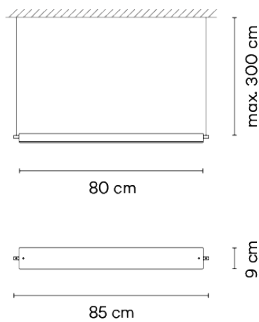

Design By Antoni Arola

Asia combines balance and precision in a luminaire that celebrates the purity of glass. With medium proportions, its light adapts naturally to different spaces, accompanying meeting or working areas with serenity.

Its suspended design balances the transparency of glass and the strength of metal, creating a warm, functional and elegant atmosphere.

Model Sheet

Optional : Extra cable length

Finish

11 Black
NCS S 8500N

25 Beige D1
test ral

23 Warm White
test ral

LED

2700 K

Control

CASAMBI / DALI / PUSH 1-10V

Electrical connection Surface Canopy / Remote Micro / Built-in XS

Light source

1 x LED STRIP 24V 12W

LED

CRI>90 1185 lm 78

Driver

Constant Voltage 50/60 Hz

☐ F / ☐ Dimmable LED IP20 Bi-volt ^{ISO-60014}

Application

Hanging

Packaging

1 Box
1.17 m x 0.32 m x 0.15 m
Gross weight 3.3 kg
Net weight 1.8 kg
Vol. 0.0561 m³

Lighting effect

Volumetric Diffuser

Subtly directed, diffused light that generates a soft hierarchy of light on to the illuminated surface