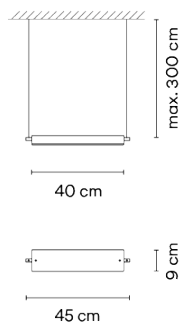

Design By Antoni Arola

Asia combines balance and precision in a luminaire that celebrates the purity of glass. Its more compact format concentrates the light into a warm, silent point, ideal for small tables or multiple compositions.

Suspended with lightness, it projects a dual light — diffuse and directional — offering intimacy and clarity in perfect harmony.

Model Sheet

Optional : Extra cable length

Finish

● 11 Black
NCS S 8500N

● 23 Warm White
test ral

● 25 Beige D1
test ral

LED

2700 K

Control

CASAMBI / DALI / PUSH 1-10V

Electrical connection Remote Micro / Built-in XS / Surface Canopy

Light source

1 x LED STRIP 24V 5,6W

LED

CRI>90 553 lm 78

Driver

Constant Voltage 50/60 Hz

☐ ☒ Dimmable LED IP20 Bi-volt ^{ISO-60811}

Application

Hanging

Packaging

1 Box
0.782 m x 0.31 m x 0.15 m
Gross weight 2.5 kg
Net weight 1.1 kg
Vol. 0.0363 m³

Lighting effect

Volumetric Diffuser

Subtly directed, diffused light that generates a soft hierarchy of light on to the illuminated surface